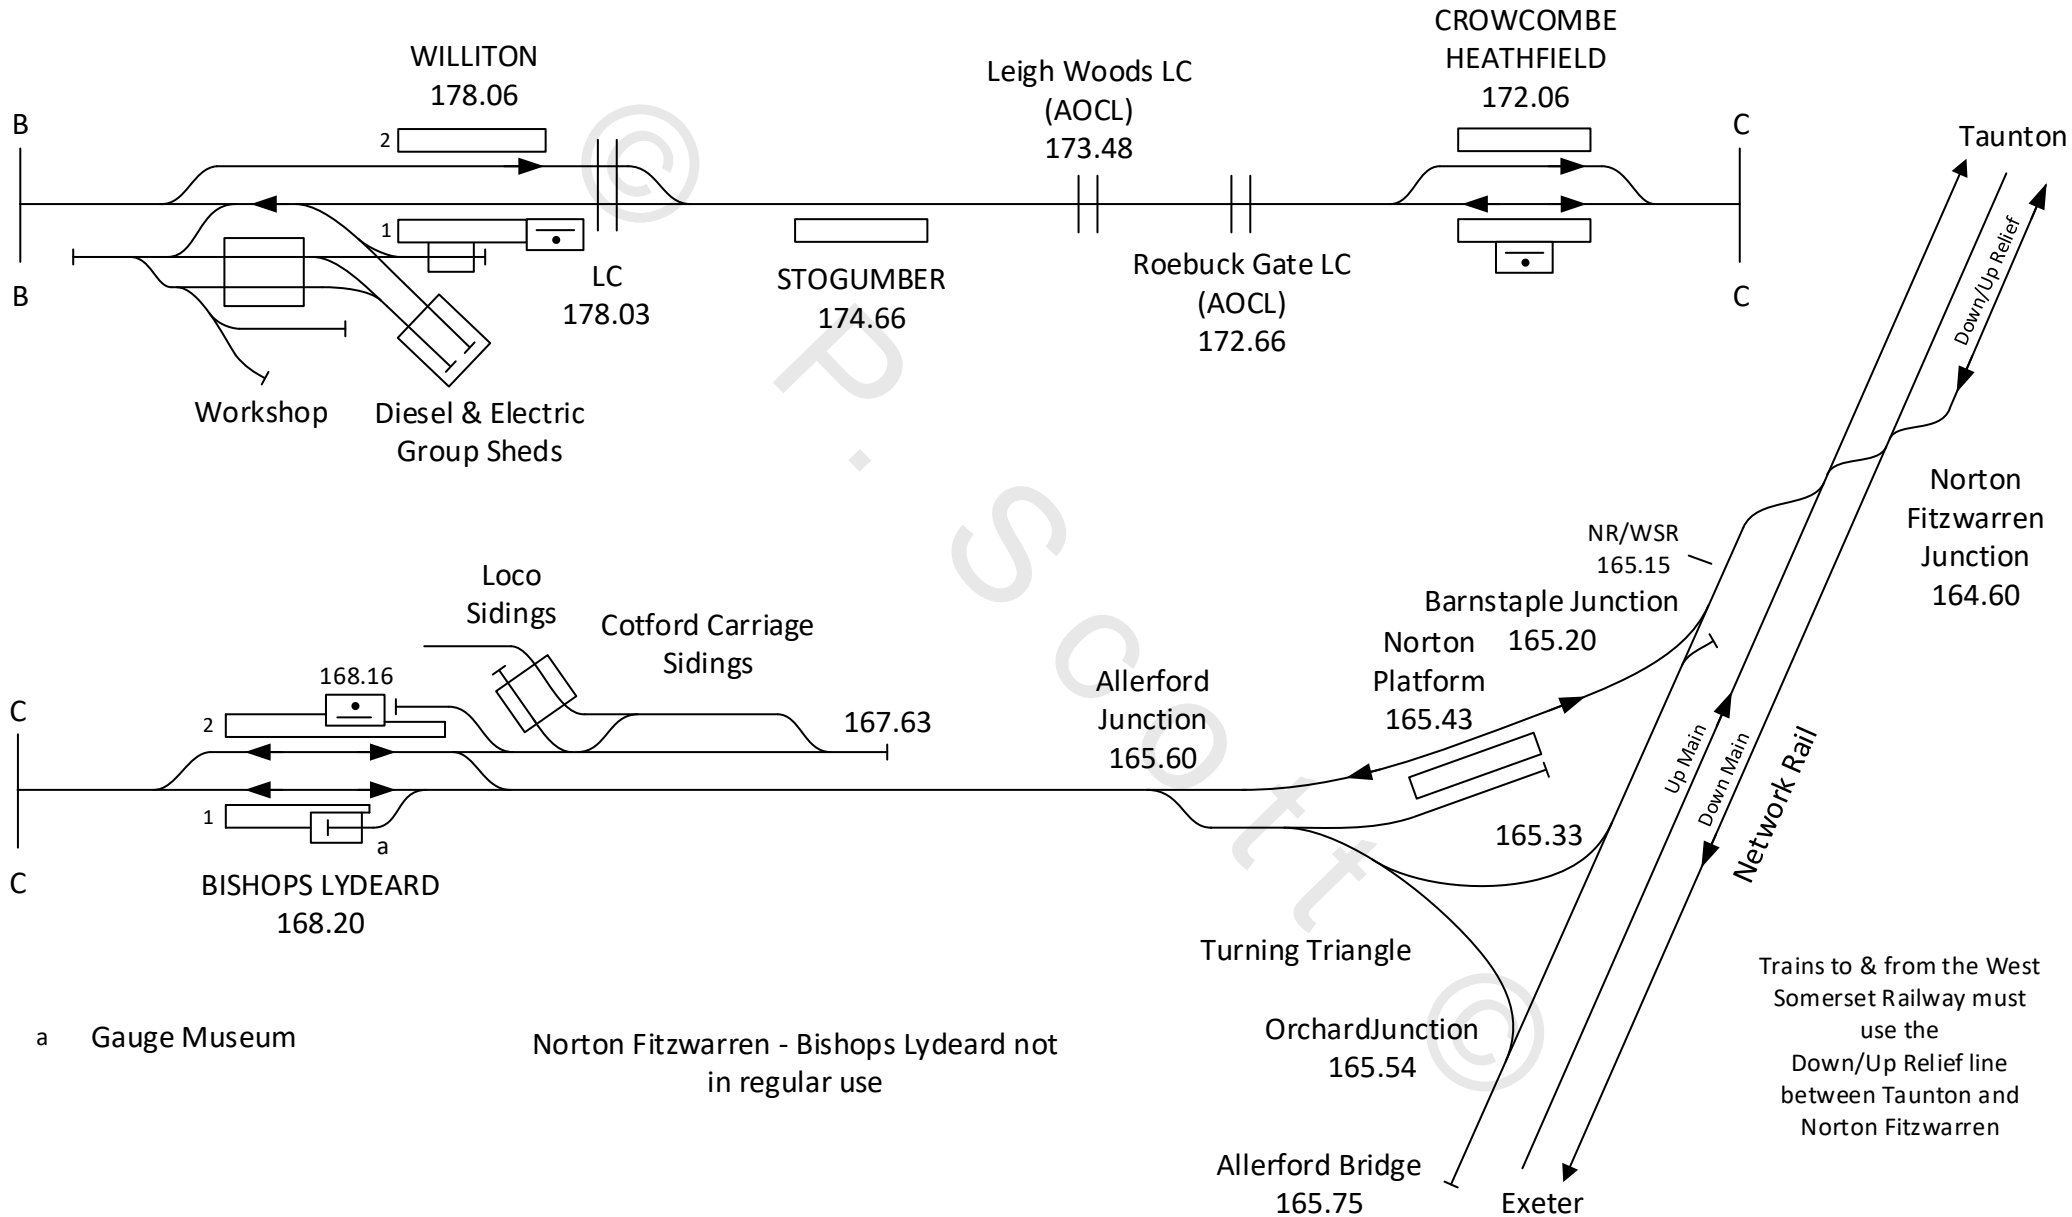

WEST SOMERSET RAILWAY: Doniford - Minehead

13-05-23

© P. Scott

4' 8½"

WEST SOMERSET RAILWAY: Norton Fitzwarren - Williton

13-05-23

© P. Scott

4' 8½"