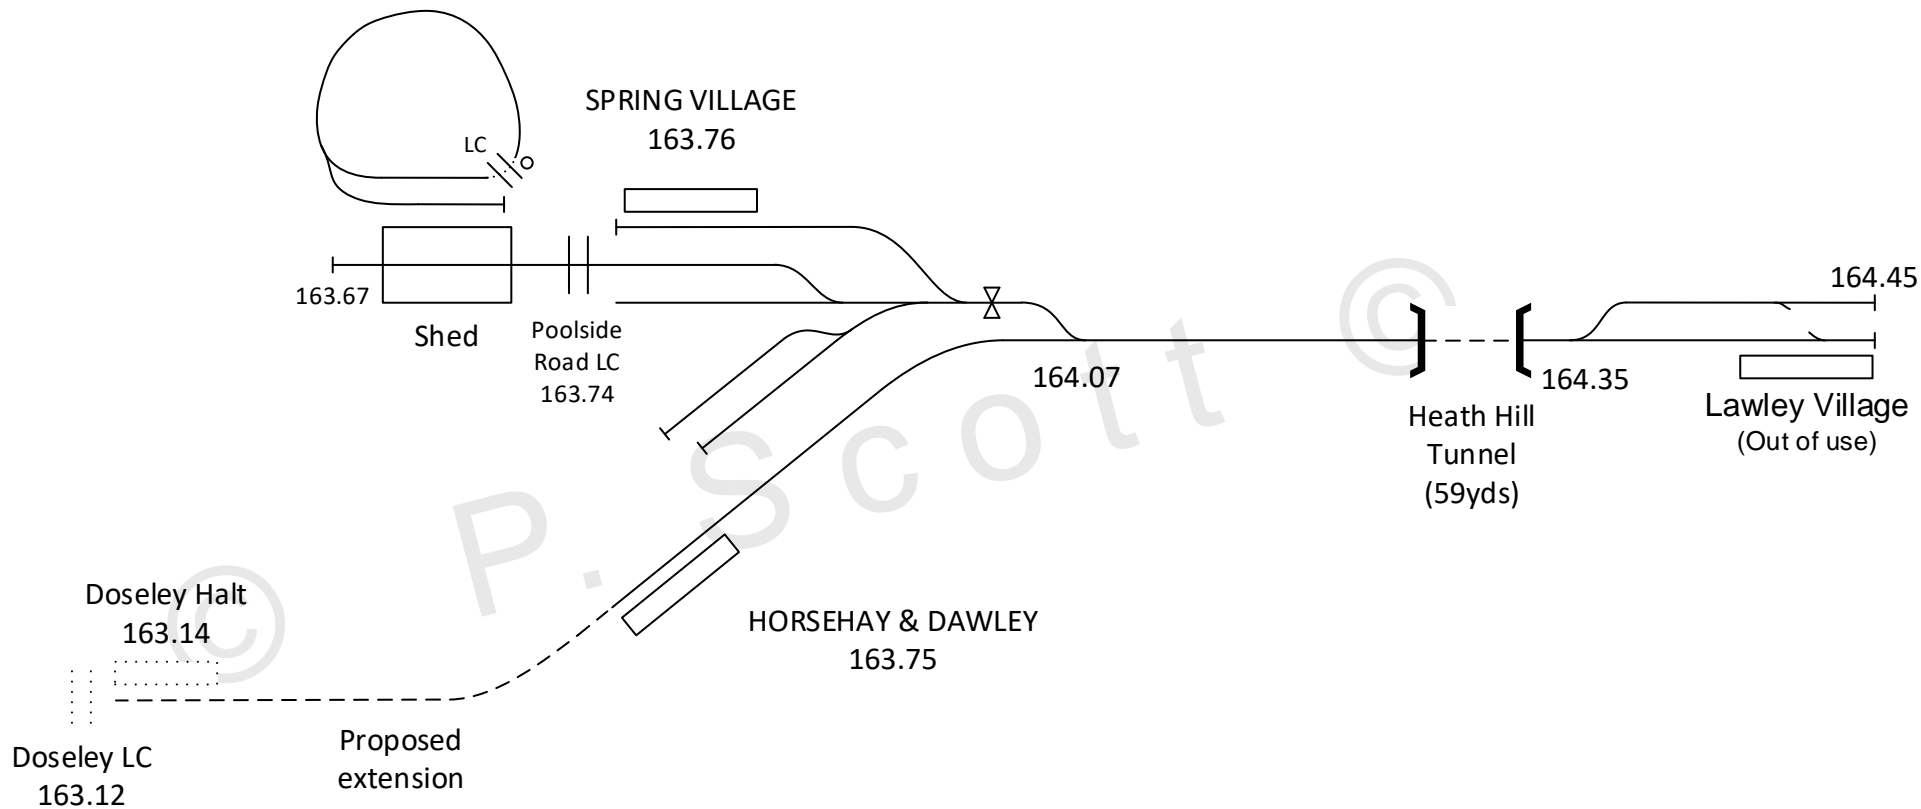

Telford Town Tramway
(2ft gauge)
(Out of use, last ran 2019)

Passenger trains run between
Spring Village and Horsehay & Dawley via
Lawley Village