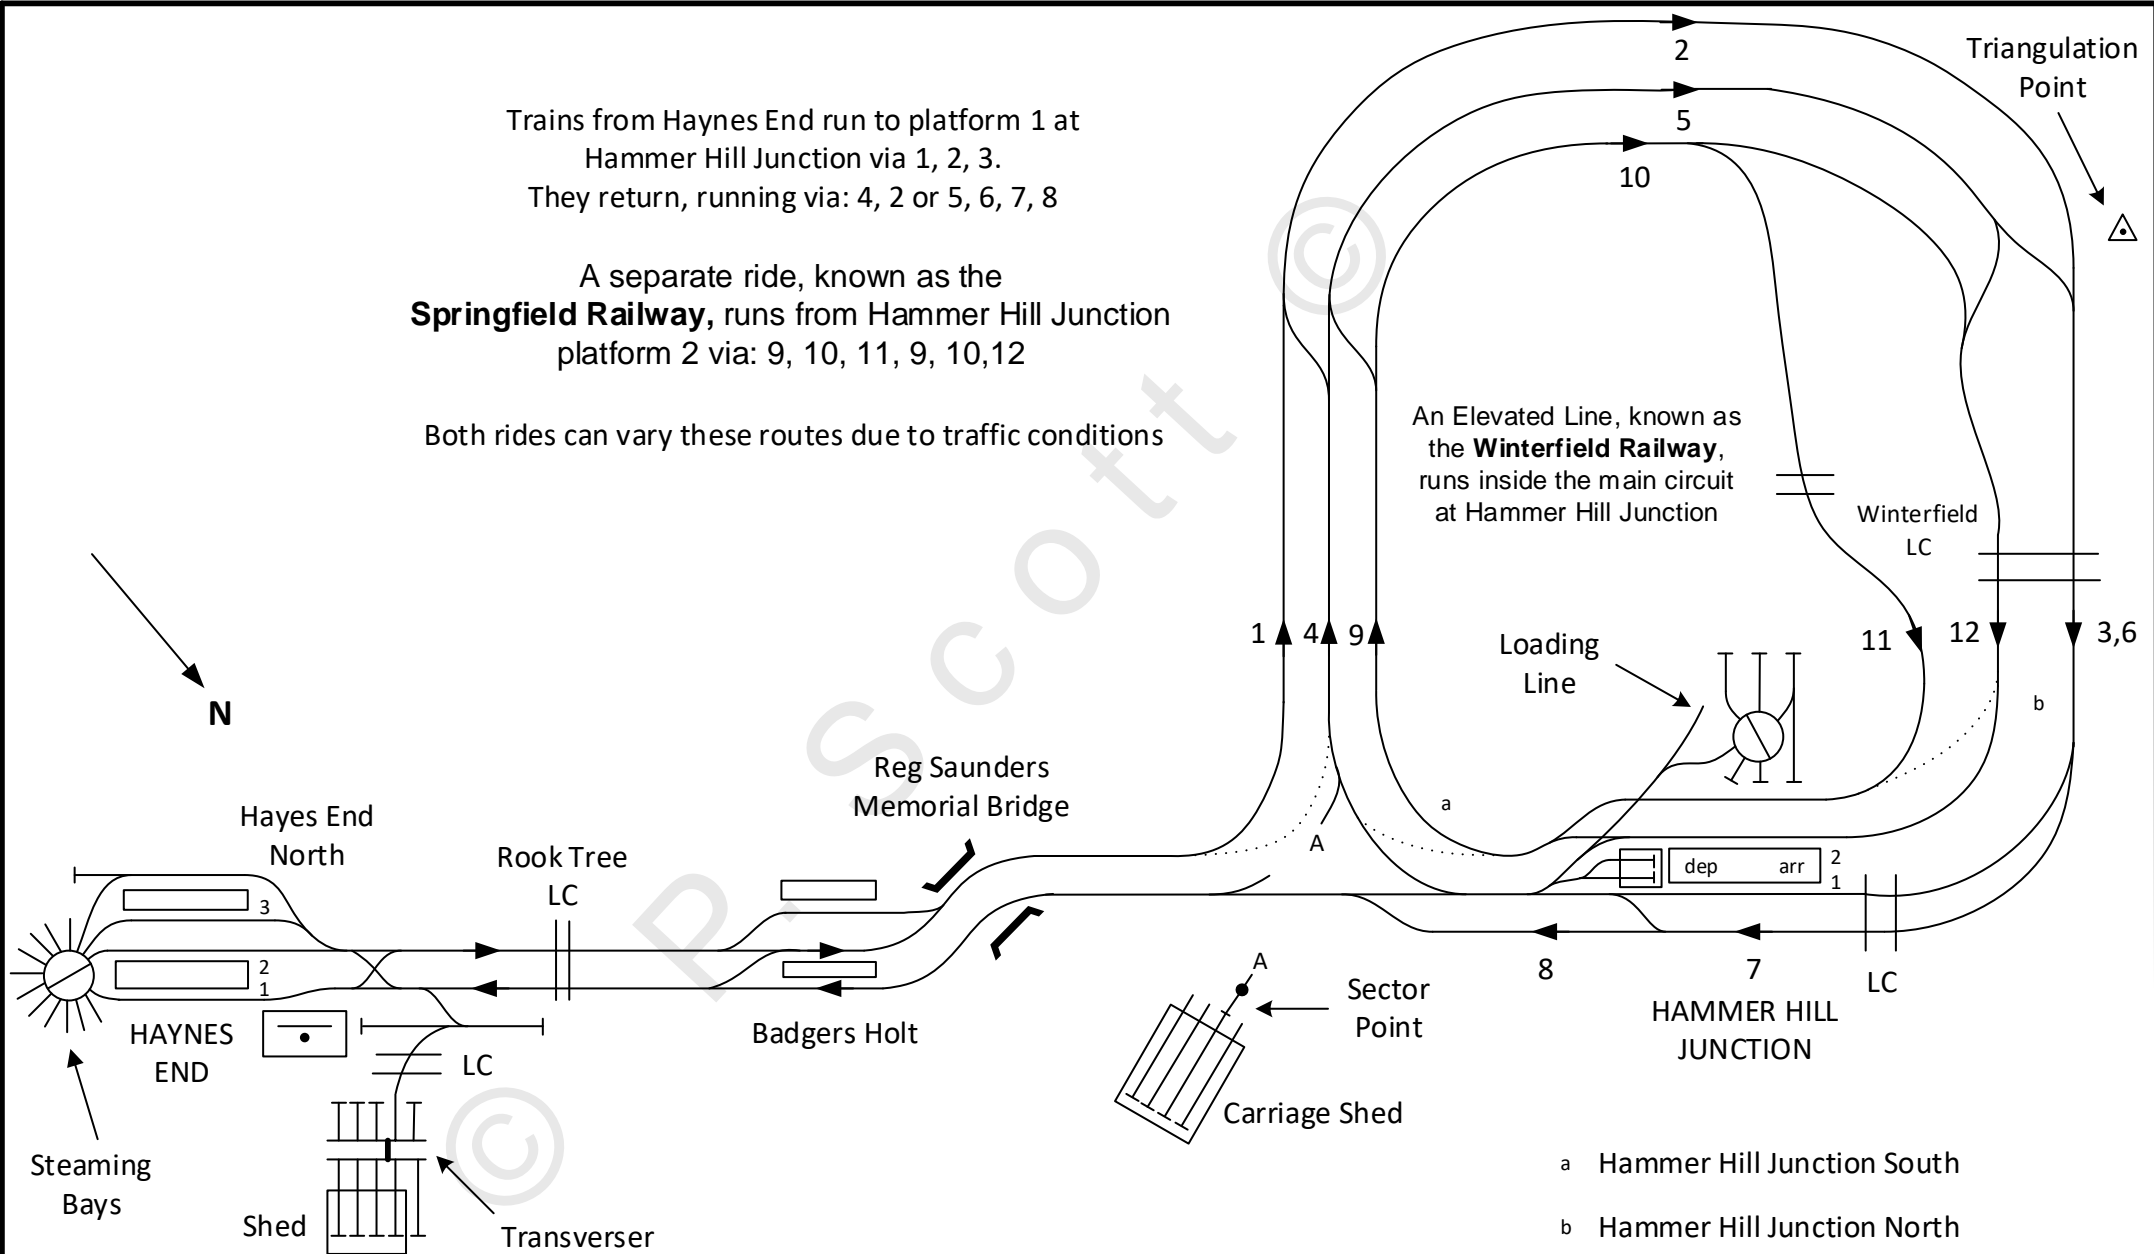

Trains from Haynes End run to platform 1 at Hammer Hill Junction via 1, 2, 3.
They return, running via: 4, 2 or 5, 6, 7, 8

A separate ride, known as the **Springfield Railway**, runs from Hammer Hill Junction platform 2 via: 9, 10, 11, 9, 10, 12

Both rides can vary these routes due to traffic conditions

SUMMERFIELDS MINIATURE RAILWAY, BEDFORD

© P. Scott

18-09-16

7¼"