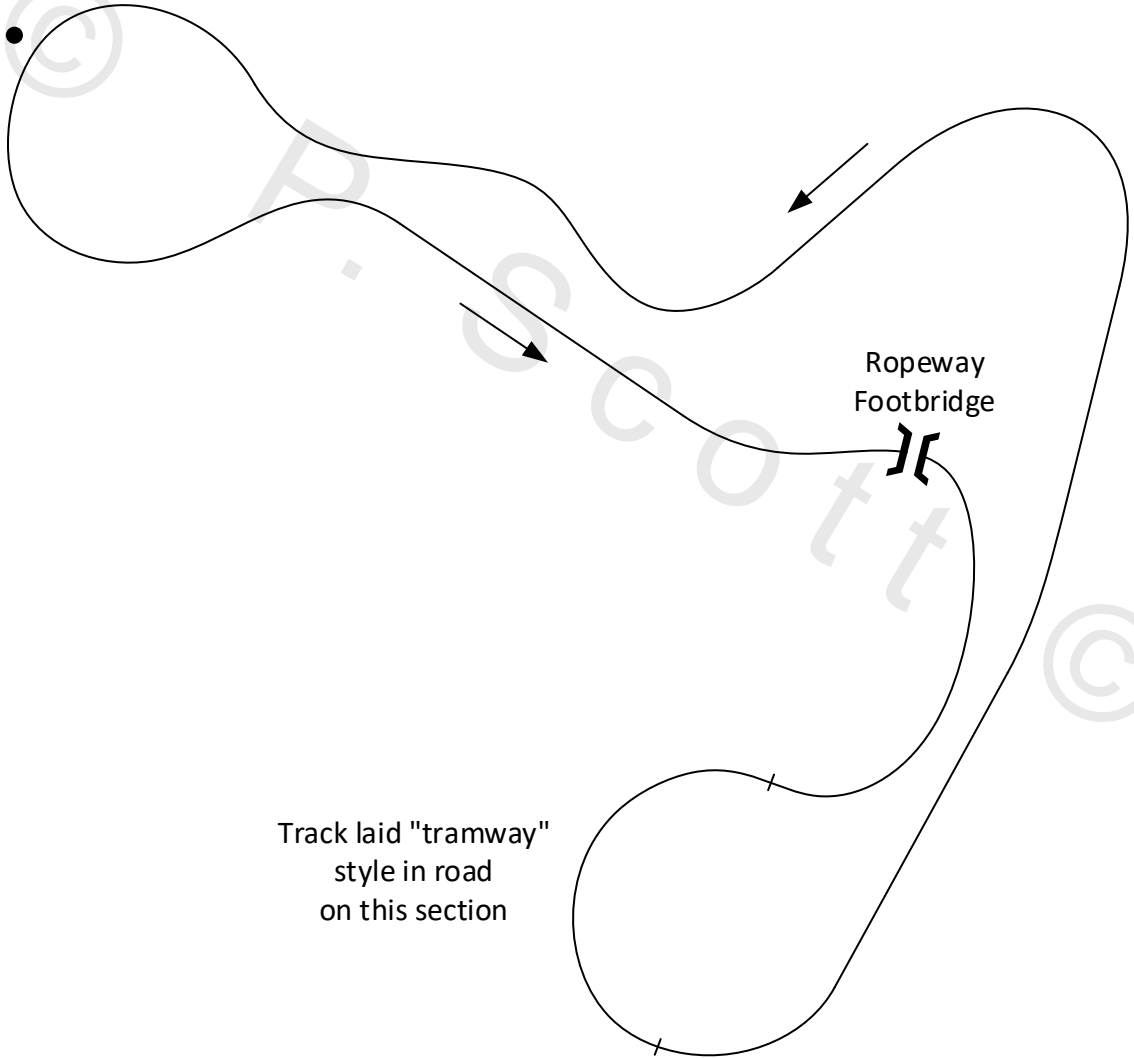

Station ●

Railway is located inside Tayto Park

Track laid "tramway"
style in road
on this section

Ropeway
Footbridge

STEAM TRAIN EXPRESS, ASHBOURNE

© P. Scott

15-08-16

2' 0"