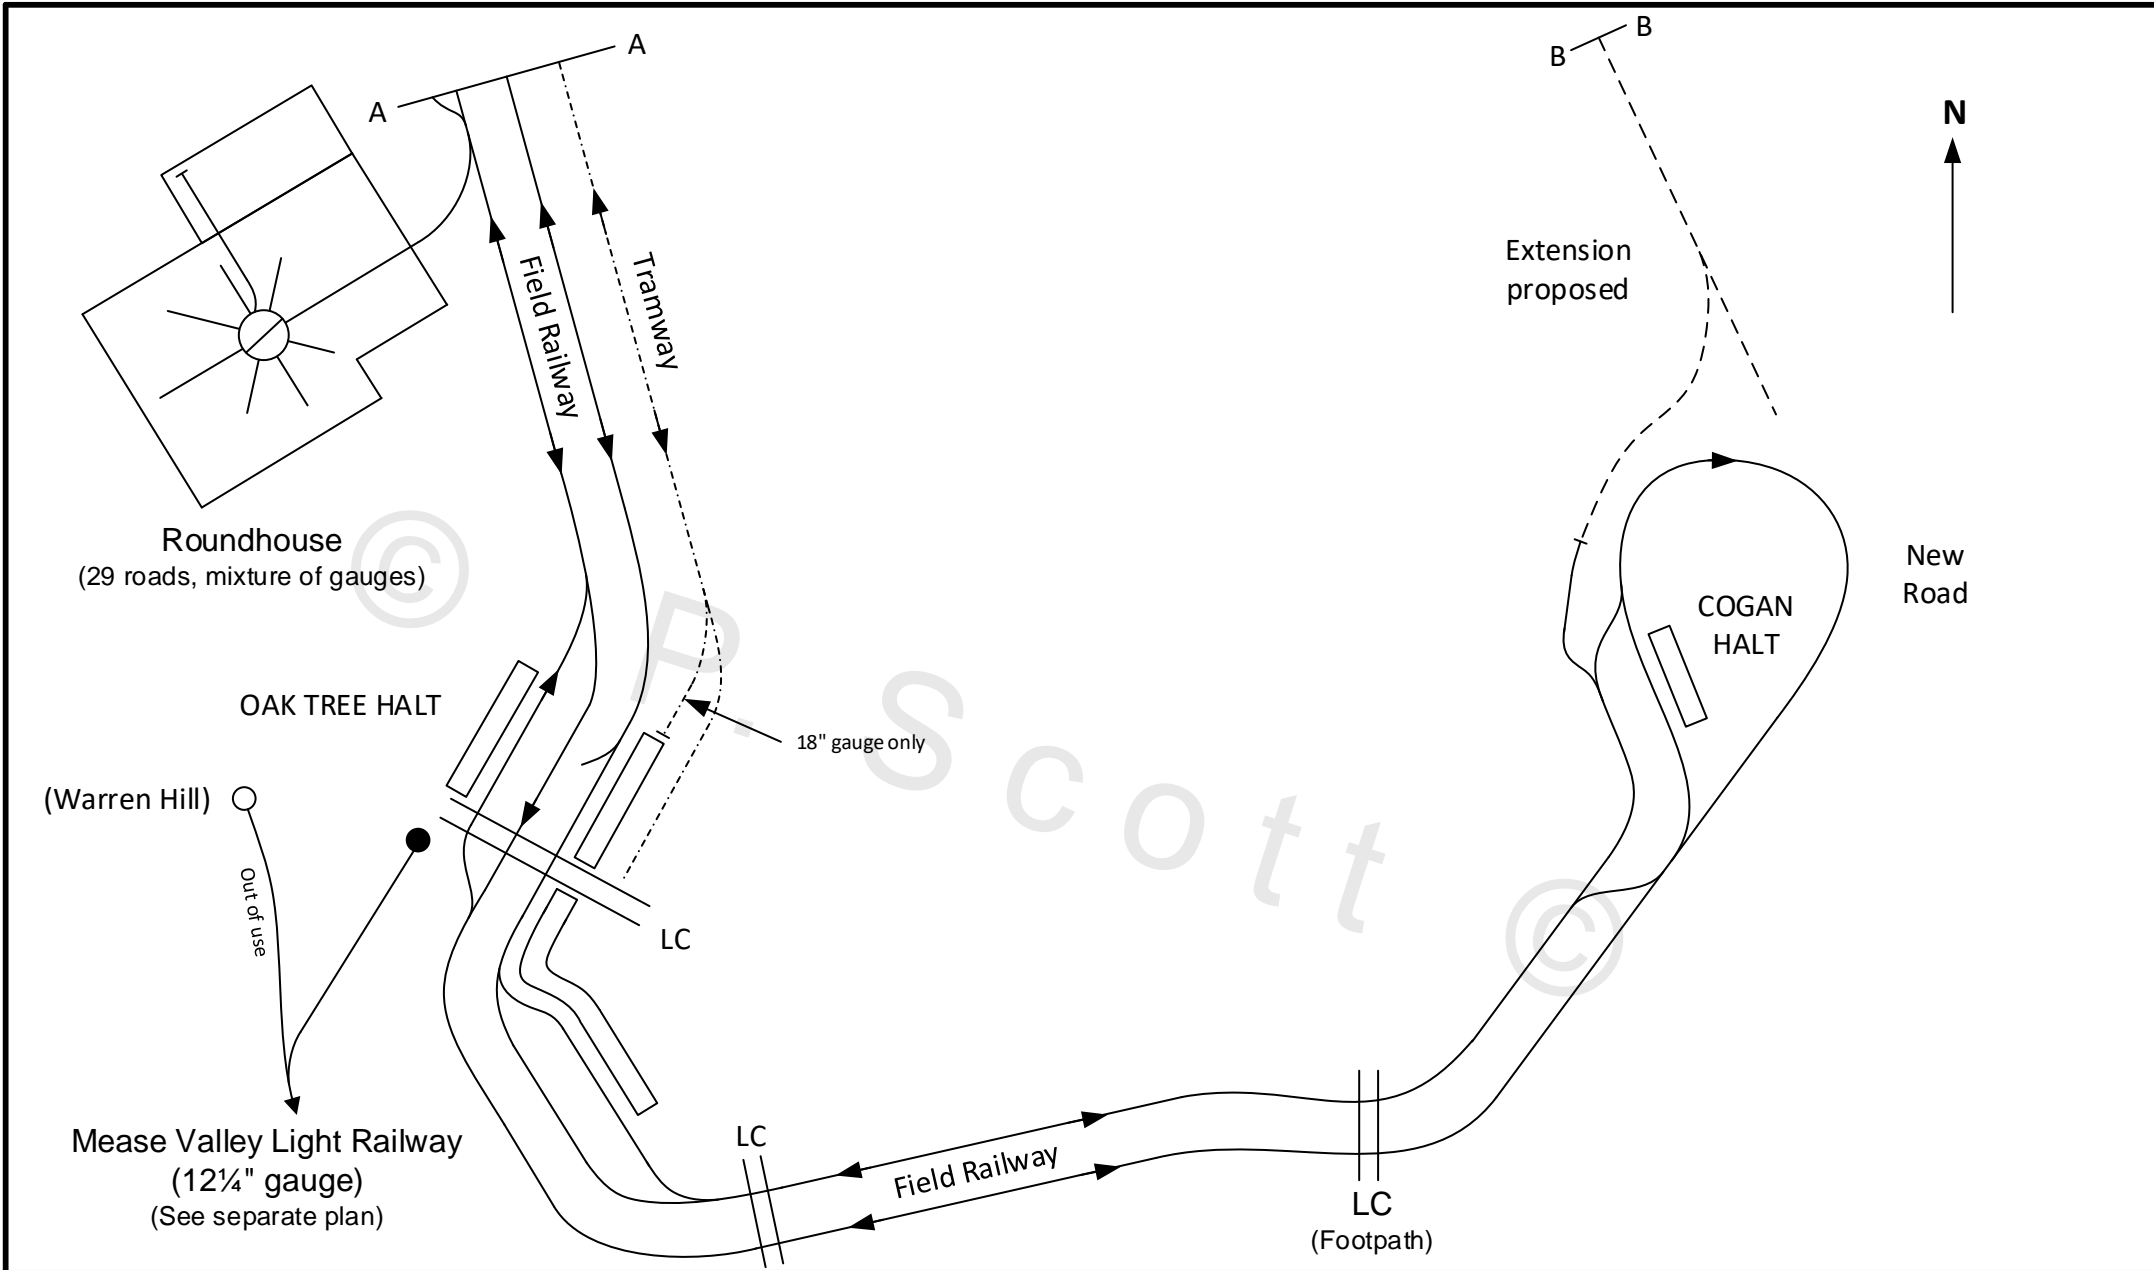

STATFOLD BARN RAILWAY: Station & Garden Railway

08-03-25

© P. Scott

18", 2' 0",
3' 0" & 4' 8 1/2"

STATFOLD BARN RAILWAY: Oak Tree Halt & New Road

08-03-25

© P. Scott

18", 2' 0",
3' 0" & 4' 8 1/2"