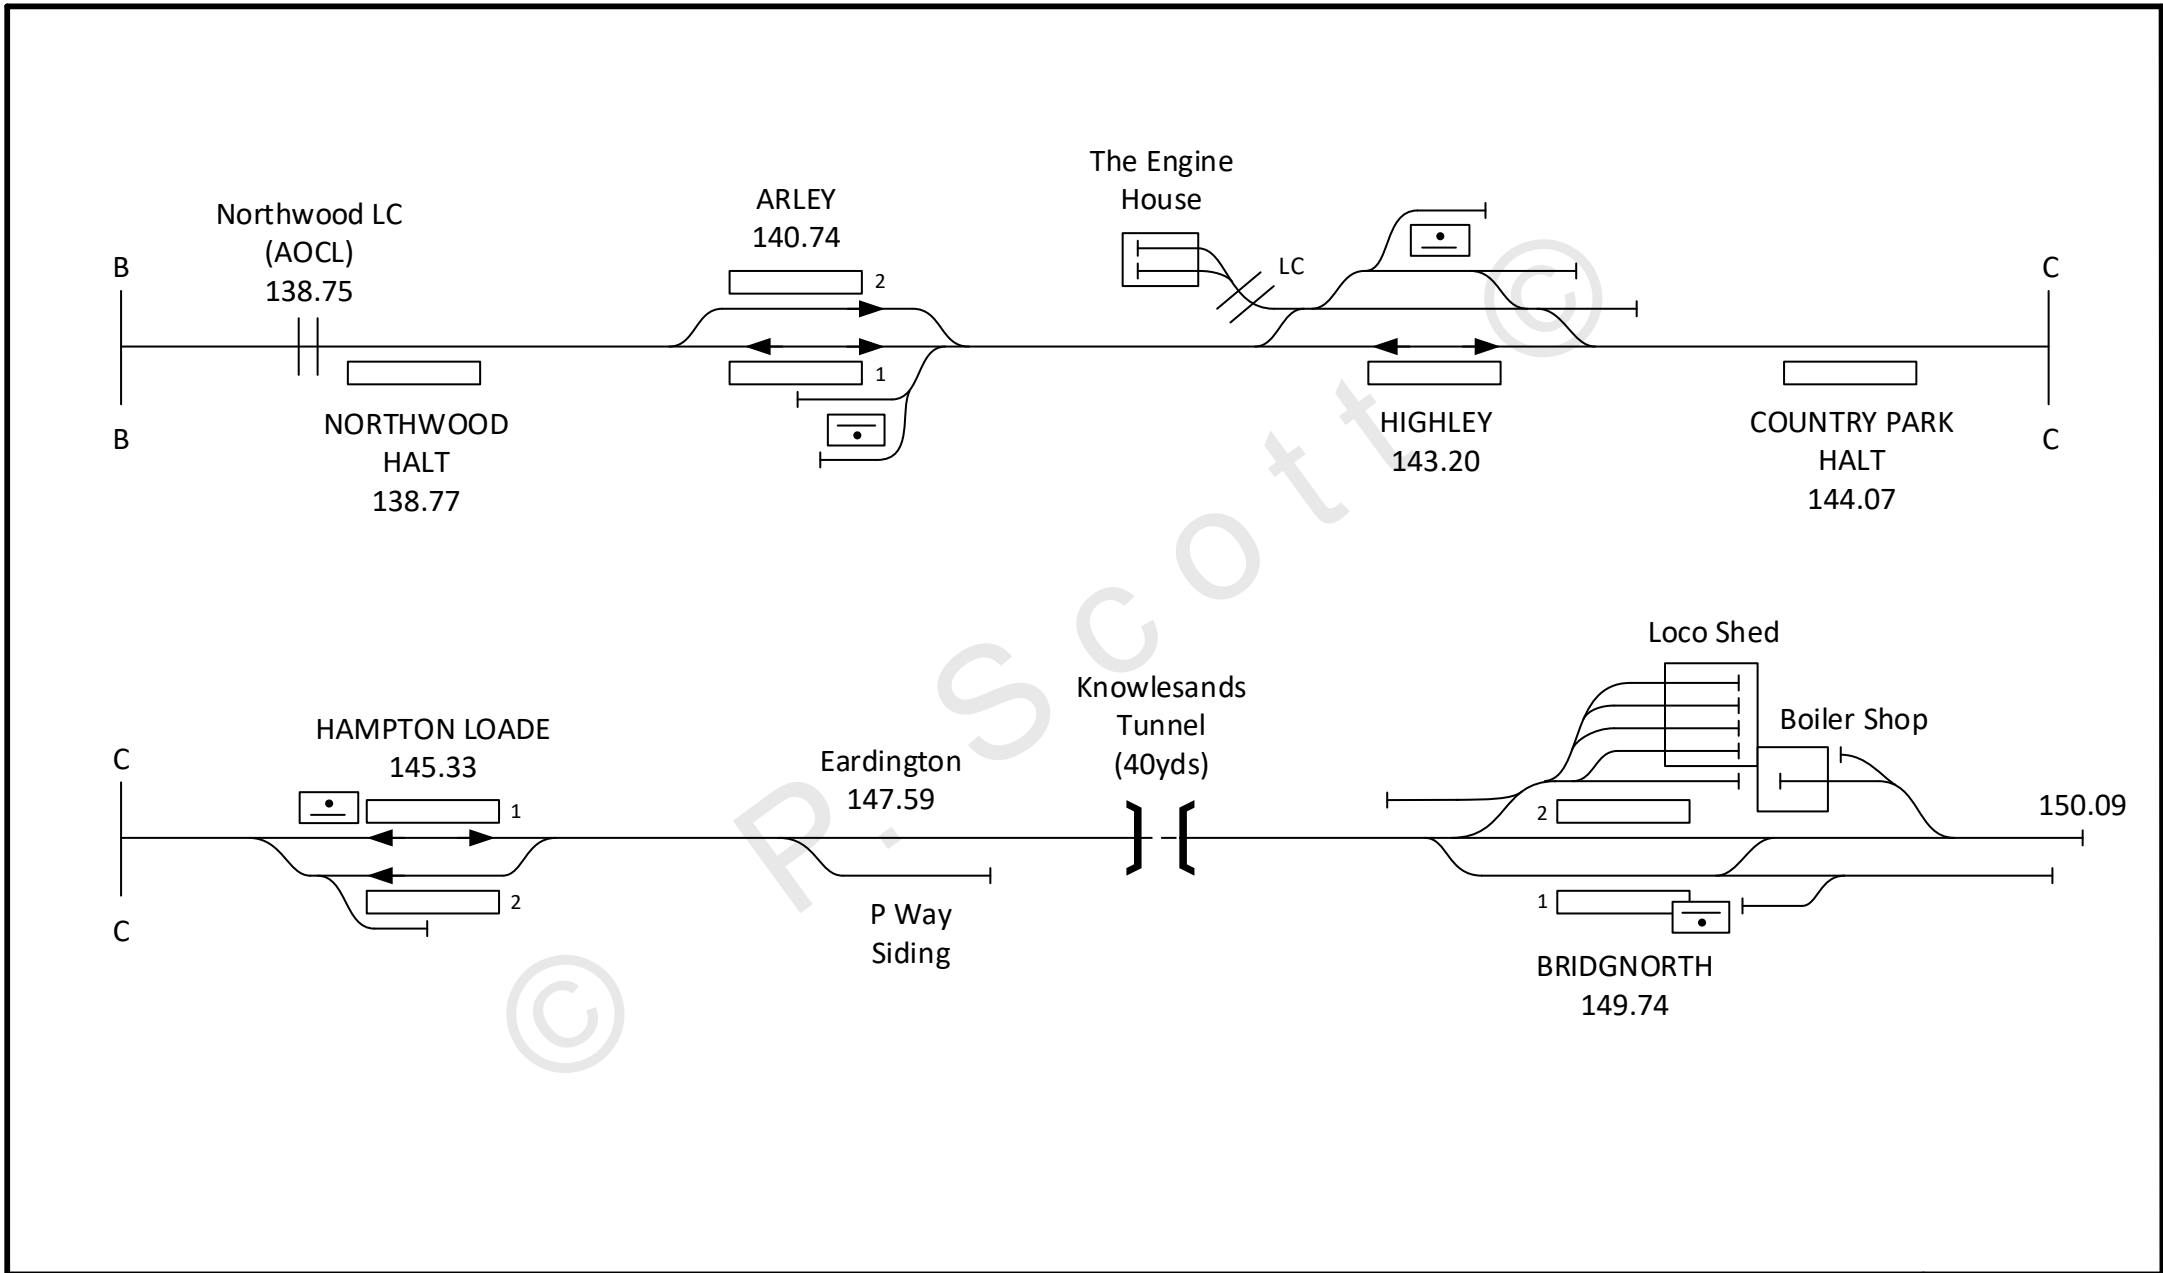

SEVERN VALLEY RAILWAY: Kidderminster - Bewdley

26-04-14

© P. Scott

4' 8½"

SEVERN VALLEY RAILWAY: Northwood - Bridgnorth

© P. Scott

26-04-14

4' 8½"