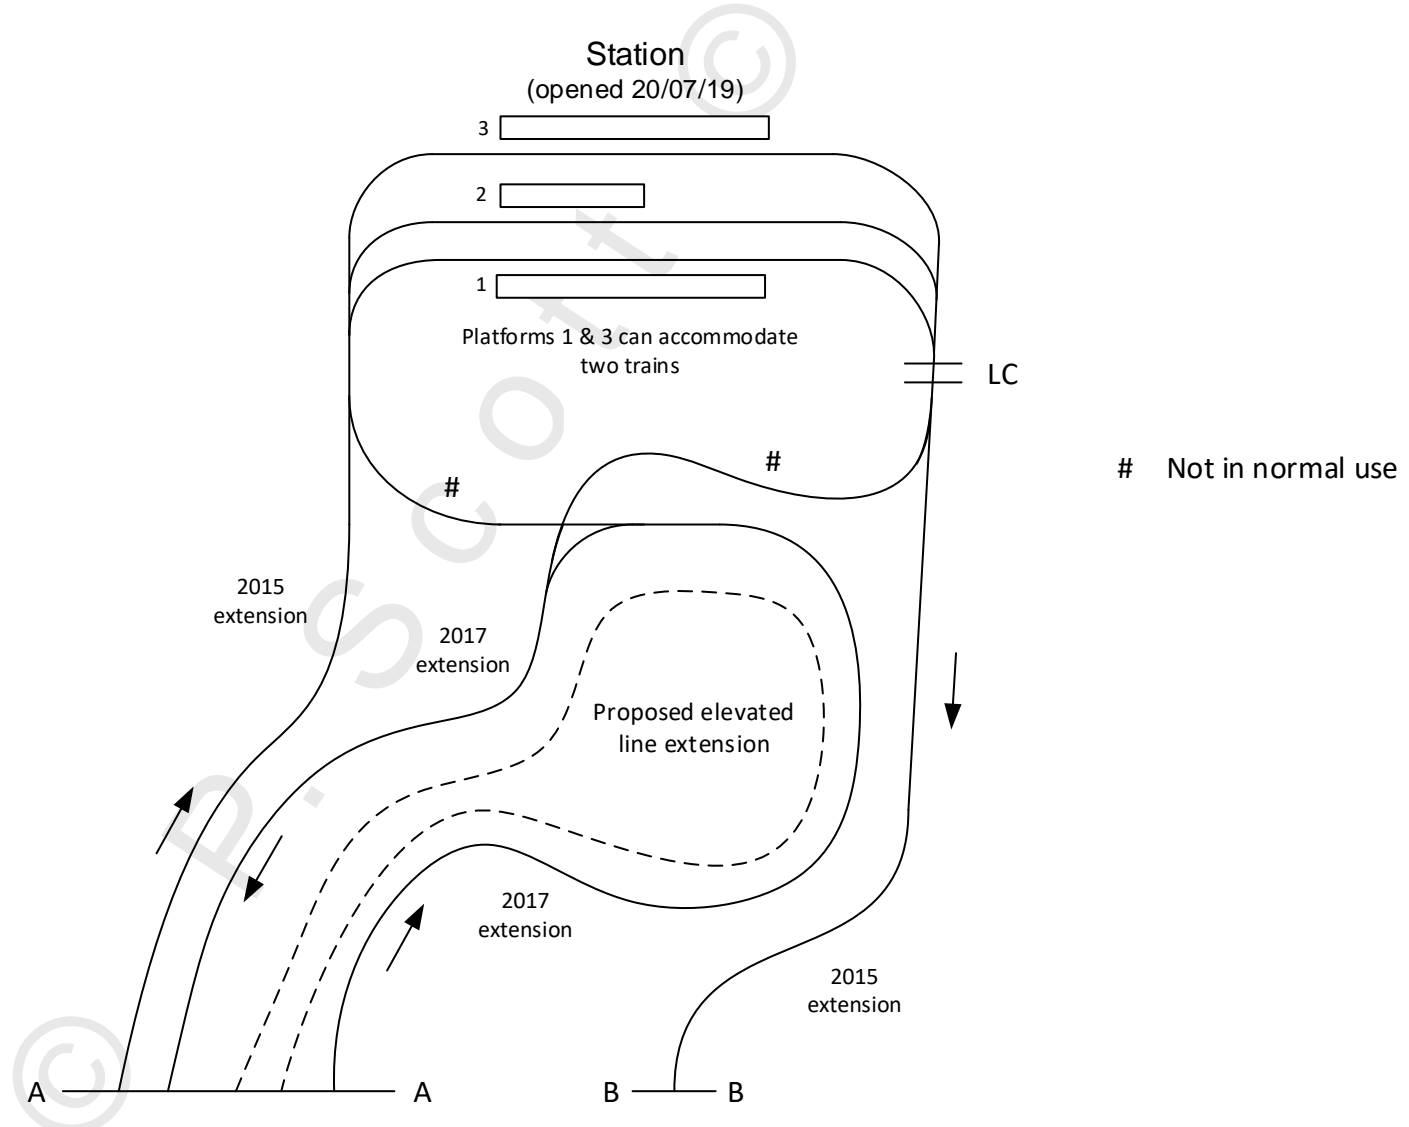

# RAINSBROOK VALLEY RAILWAY - Original line

20-07-19

© P. Scott

7¼"

Railway is owned & operated by the Rugby Model Engineering Society

# RAINSBROOK VALLEY RAILWAY - 2015 extension

20-07-19

© P. Scott

7¼"