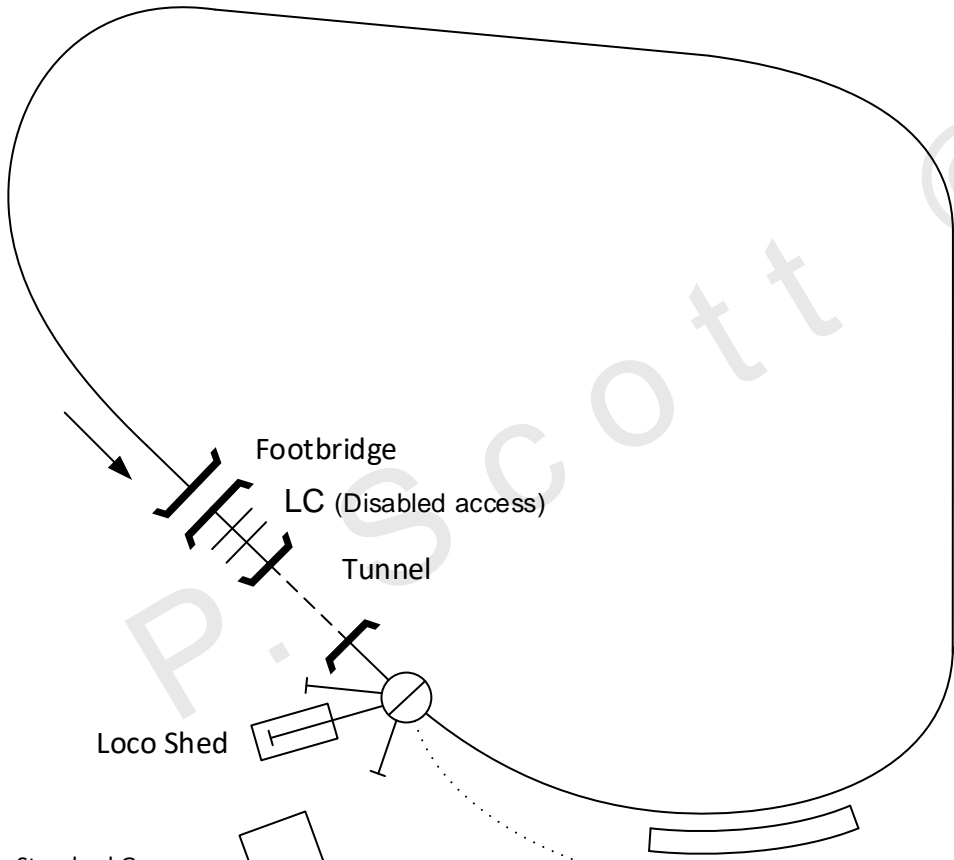

Rye Meads  
Nature Reserve

Pond

Footbridge

LC (Disabled access)

Tunnel

Loco Shed

Standard Gauge  
locomotive on display  
(RH 512463/1965)

WOODLAND

Railway is located in the grounds of  
Paradise Wildlife Park

Formerly known as "Paradise Woodland Railway"

# REX EXPRESS, BROXBOURNE

20-06-18

© P. Scott

10¼"