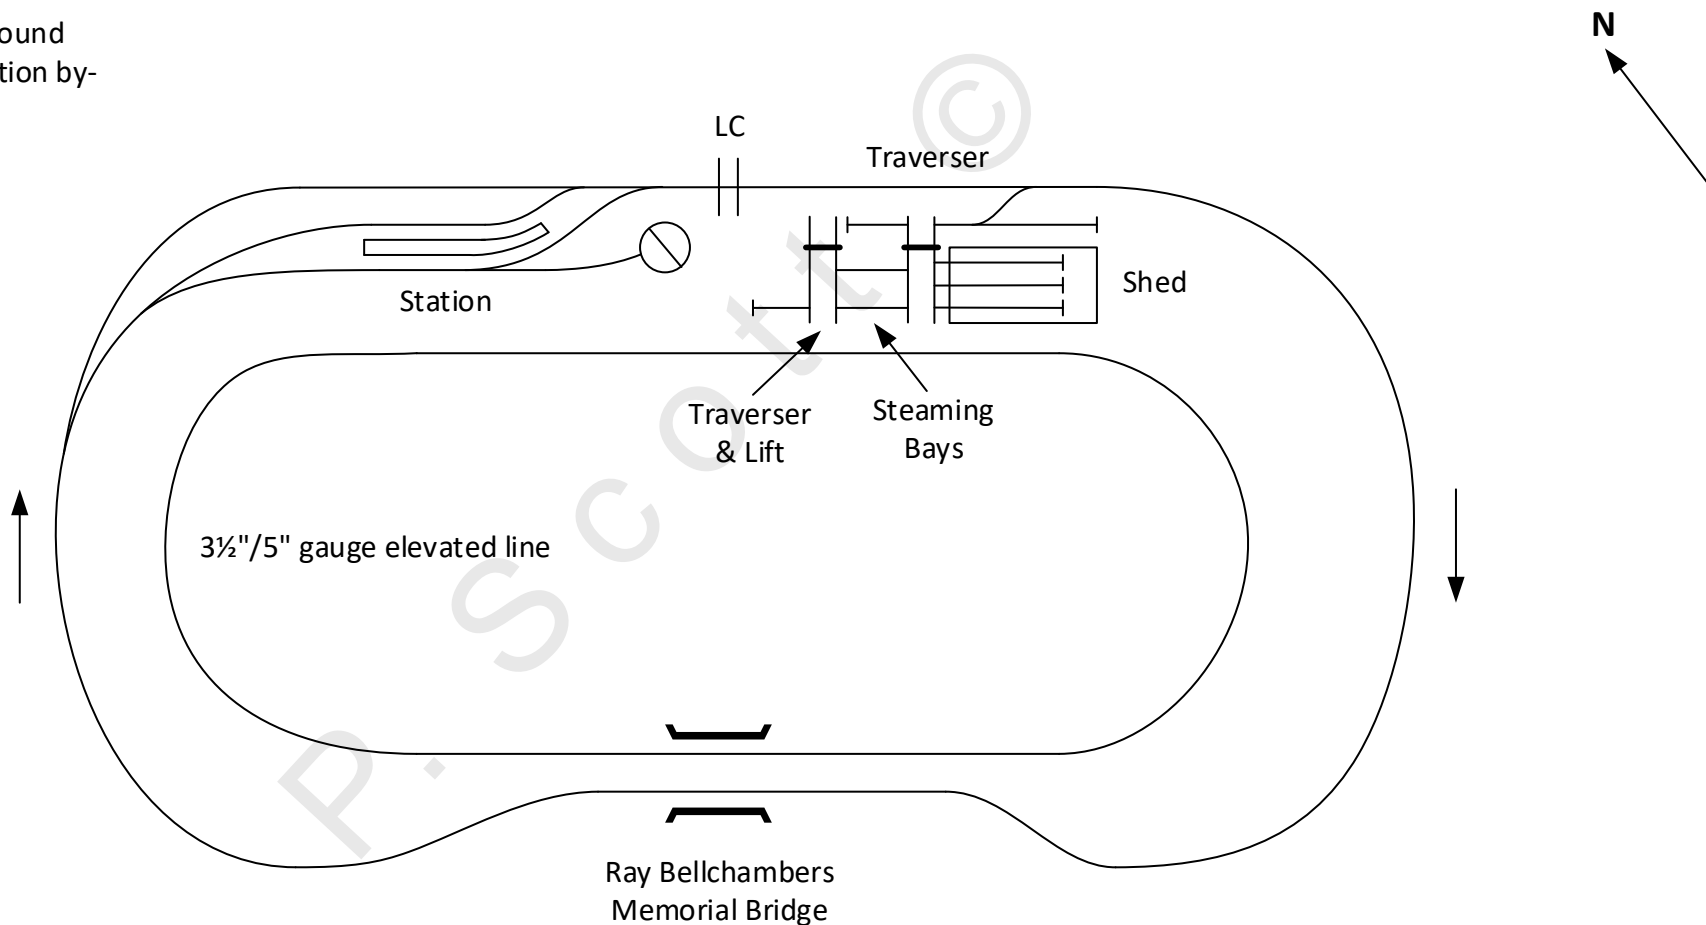

Trains run twice round circuit - once via station by-pass line

Owned & operated by the Milton Keynes Model Engineers
Formerly known as "Milton Keynes Light Railway"

CALDECOTTE MINIATURE RAILWAY, MILTON KEYNES

© P. Scott

31-03-24

5"/7 1/4"