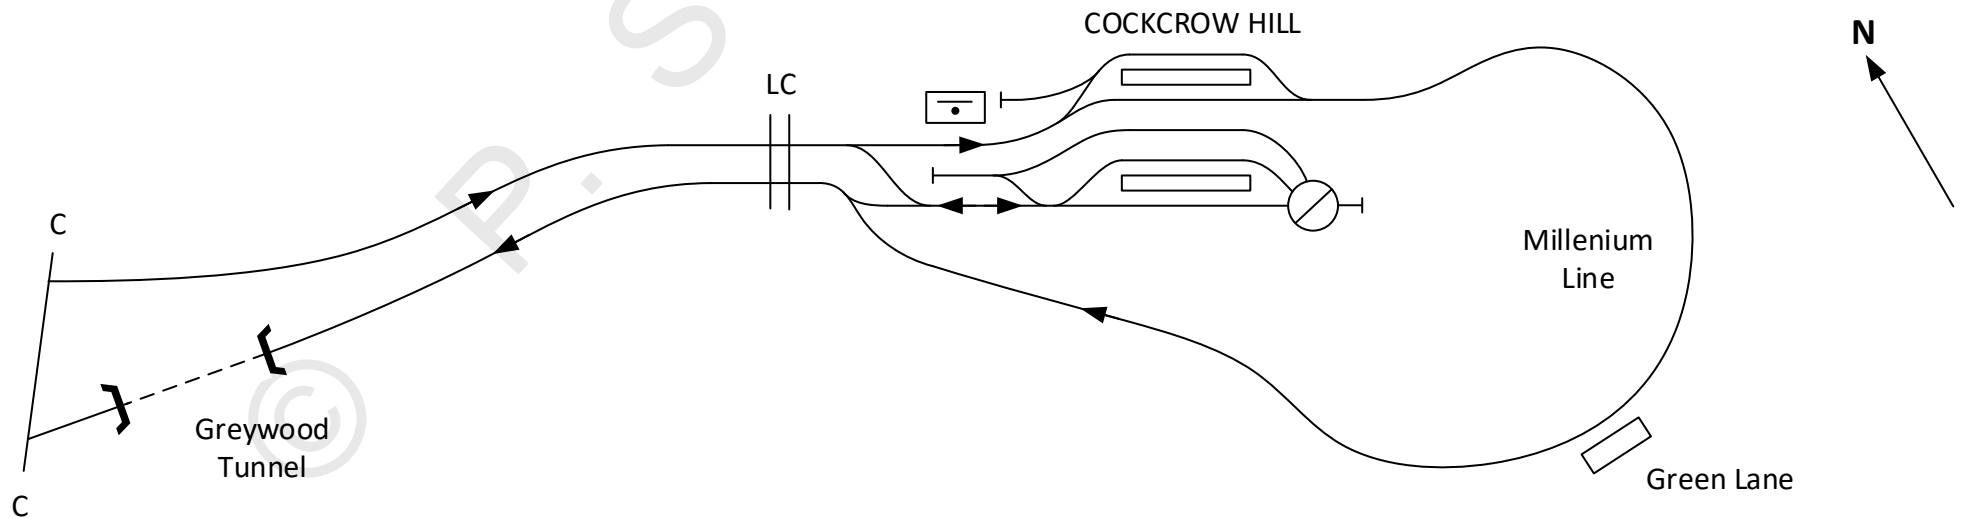

# GREAT COCKCROW RAILWAY: Hardwick & Everglades

20-10-19

© P. Scott

7¼"

Trains run:

Green (Circuit) route

Hardwick Central - Jubilee Line - Everglades Junction - Cockcrow Line - Cockcrow Hill - Millenium Line - Greywood Tunnel - Everglades Junction - Meadowside Line - Hardwick Central

Red (Cockcrow Hill) route

Hardwick Central - Everglades Junction - Cockcrow Line - Cockcrow Hill (rev) - Greywood Tunnel - Everglades Junction - Meadowside Line - Spur Line - Everglades Junction - Jungle Line - Hardwick Central

# GREAT COCKCROW RAILWAY: Cockcrow Hill & Jubilee Line

20-10-19

© P. Scott

7¼"