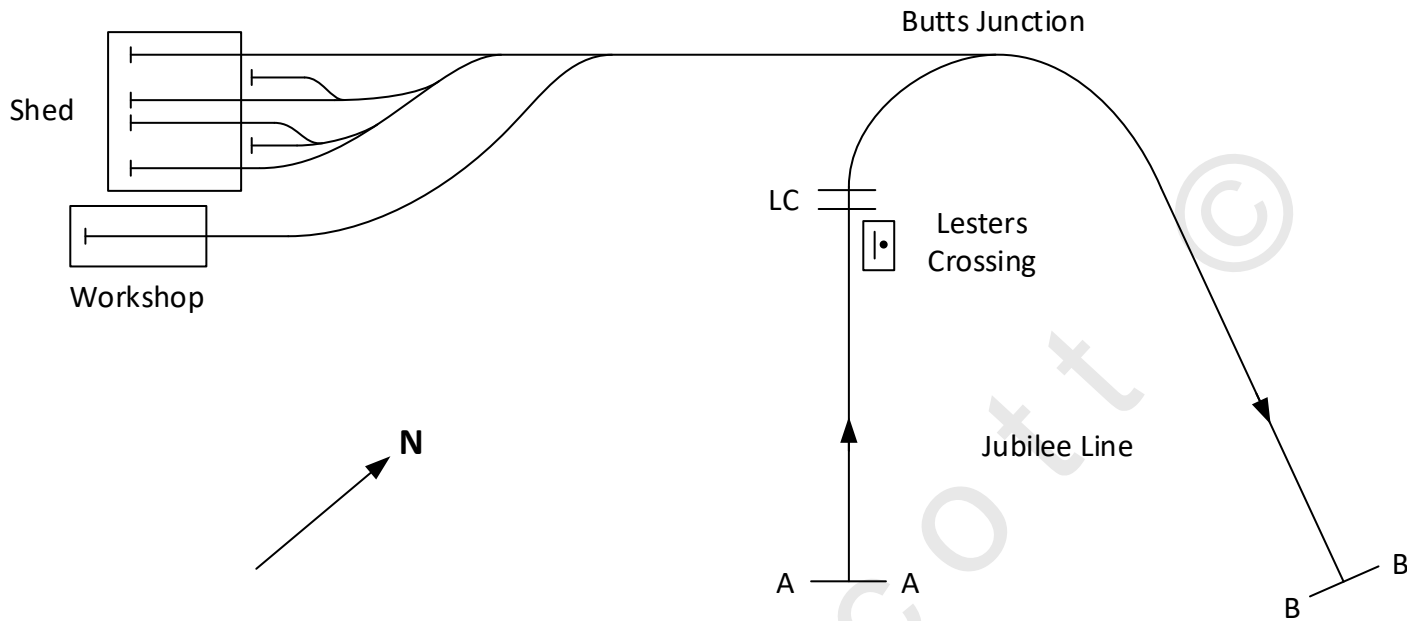

# GREAT COCKCROW RAILWAY: Hardwick & Everglades

20-10-19

© P. Scott

7¼"

Trains run:

Green (Circuit) route

Hardwick Central - Jubilee Line - Everglades Junction - Cockcrow Line - Cockcrow Hill - Millenium Line - Greywood Tunnel - Everglades Junction - Meadowside Line - Hardwick Central

Red (Cockcrow Hill) route

Hardwick Central - Everglades Junction - Cockcrow Line - Cockcrow Hill (rev) - Greywood Tunnel - Everglades Junction - Meadowside Line - Spur Line - Everglades Junction - Jungle Line - Hardwick Central

# GREAT COCKCROW RAILWAY: Cockcrow Hill & Jubilee Line

20-10-19

© P. Scott

7¼"