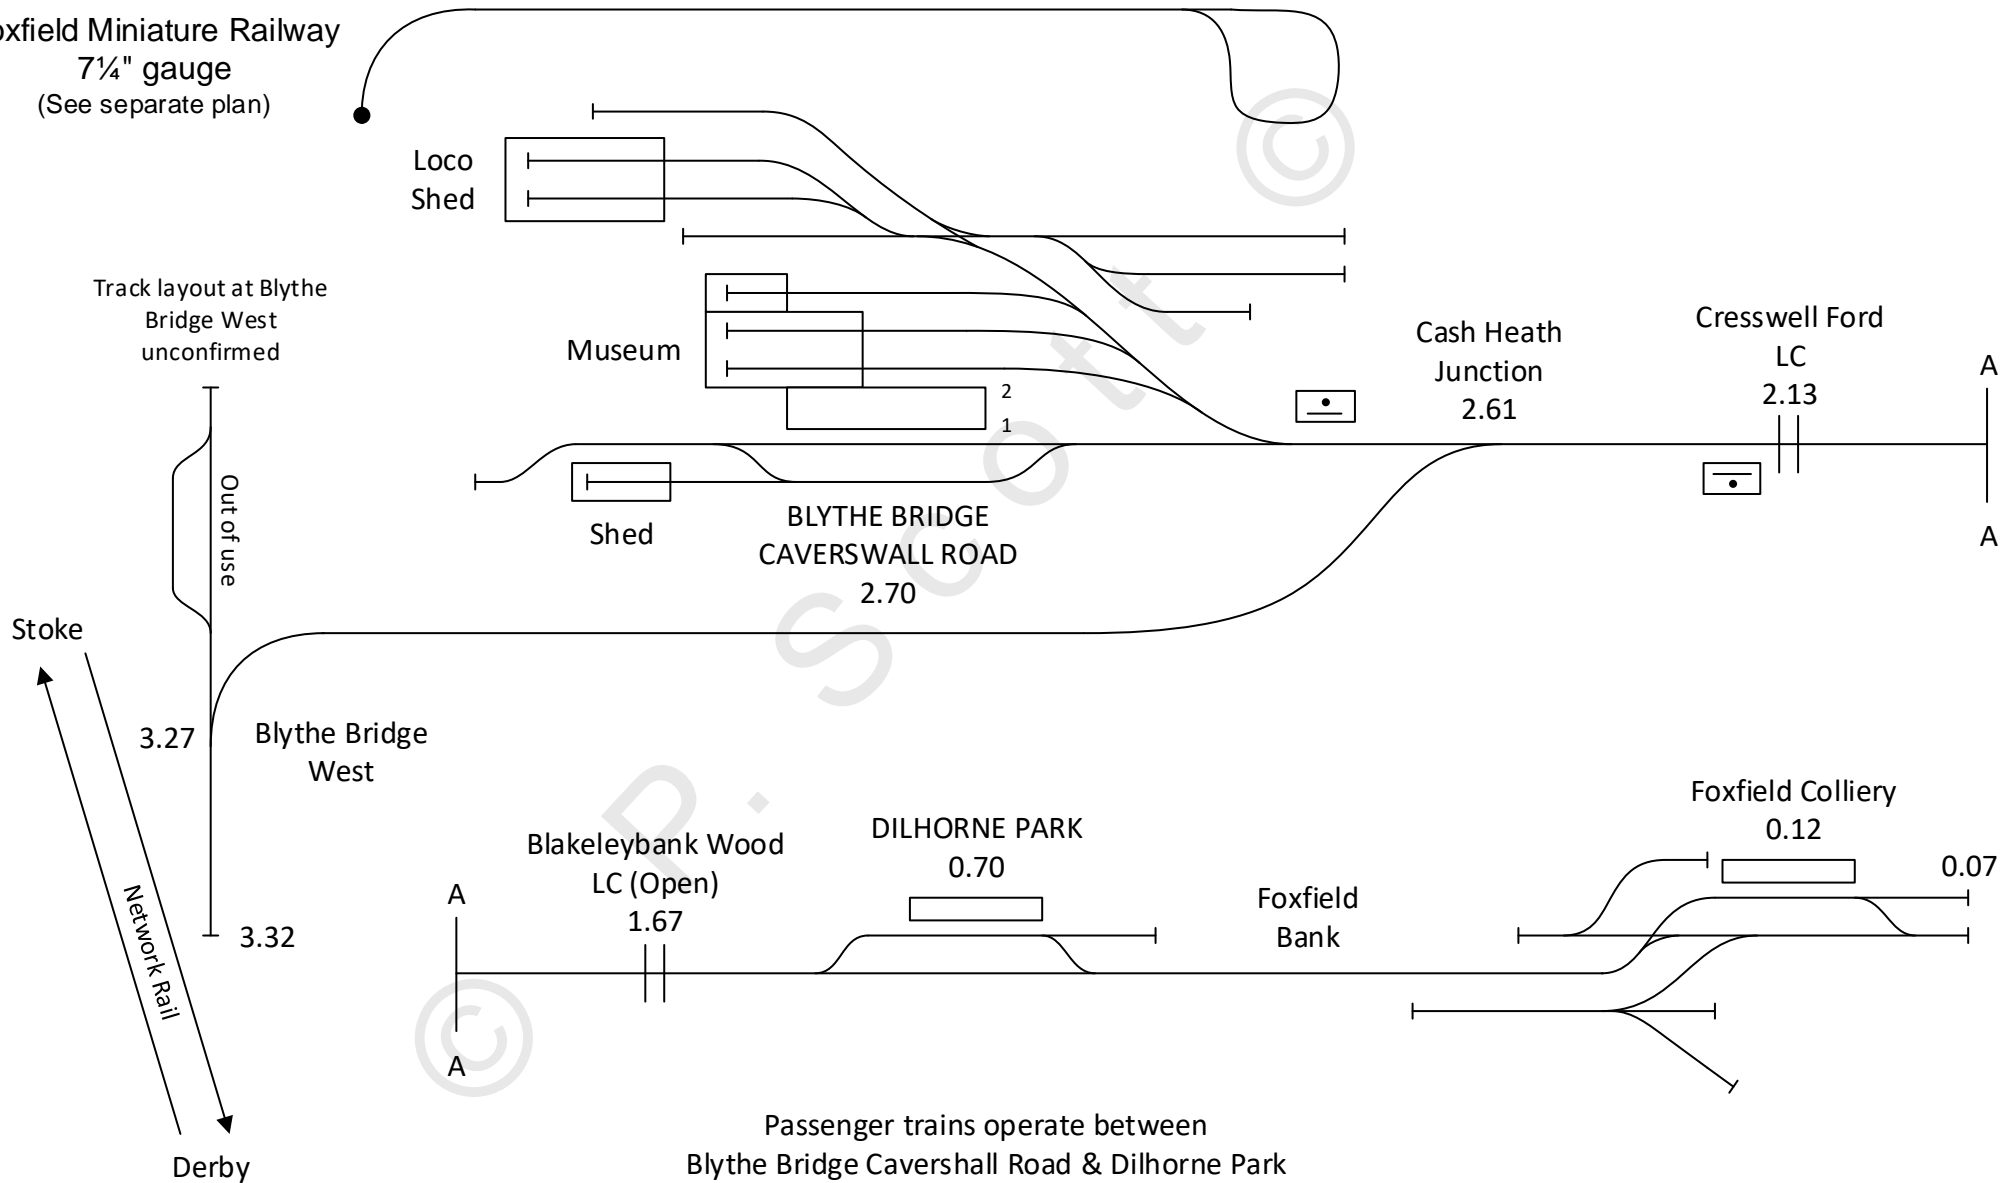

Foxfield Miniature Railway
 7¼" gauge
 (See separate plan)

FOXFIELD RAILWAY, BLYTHE BRIDGE

24-09-16

© P. Scott

4' 8½"