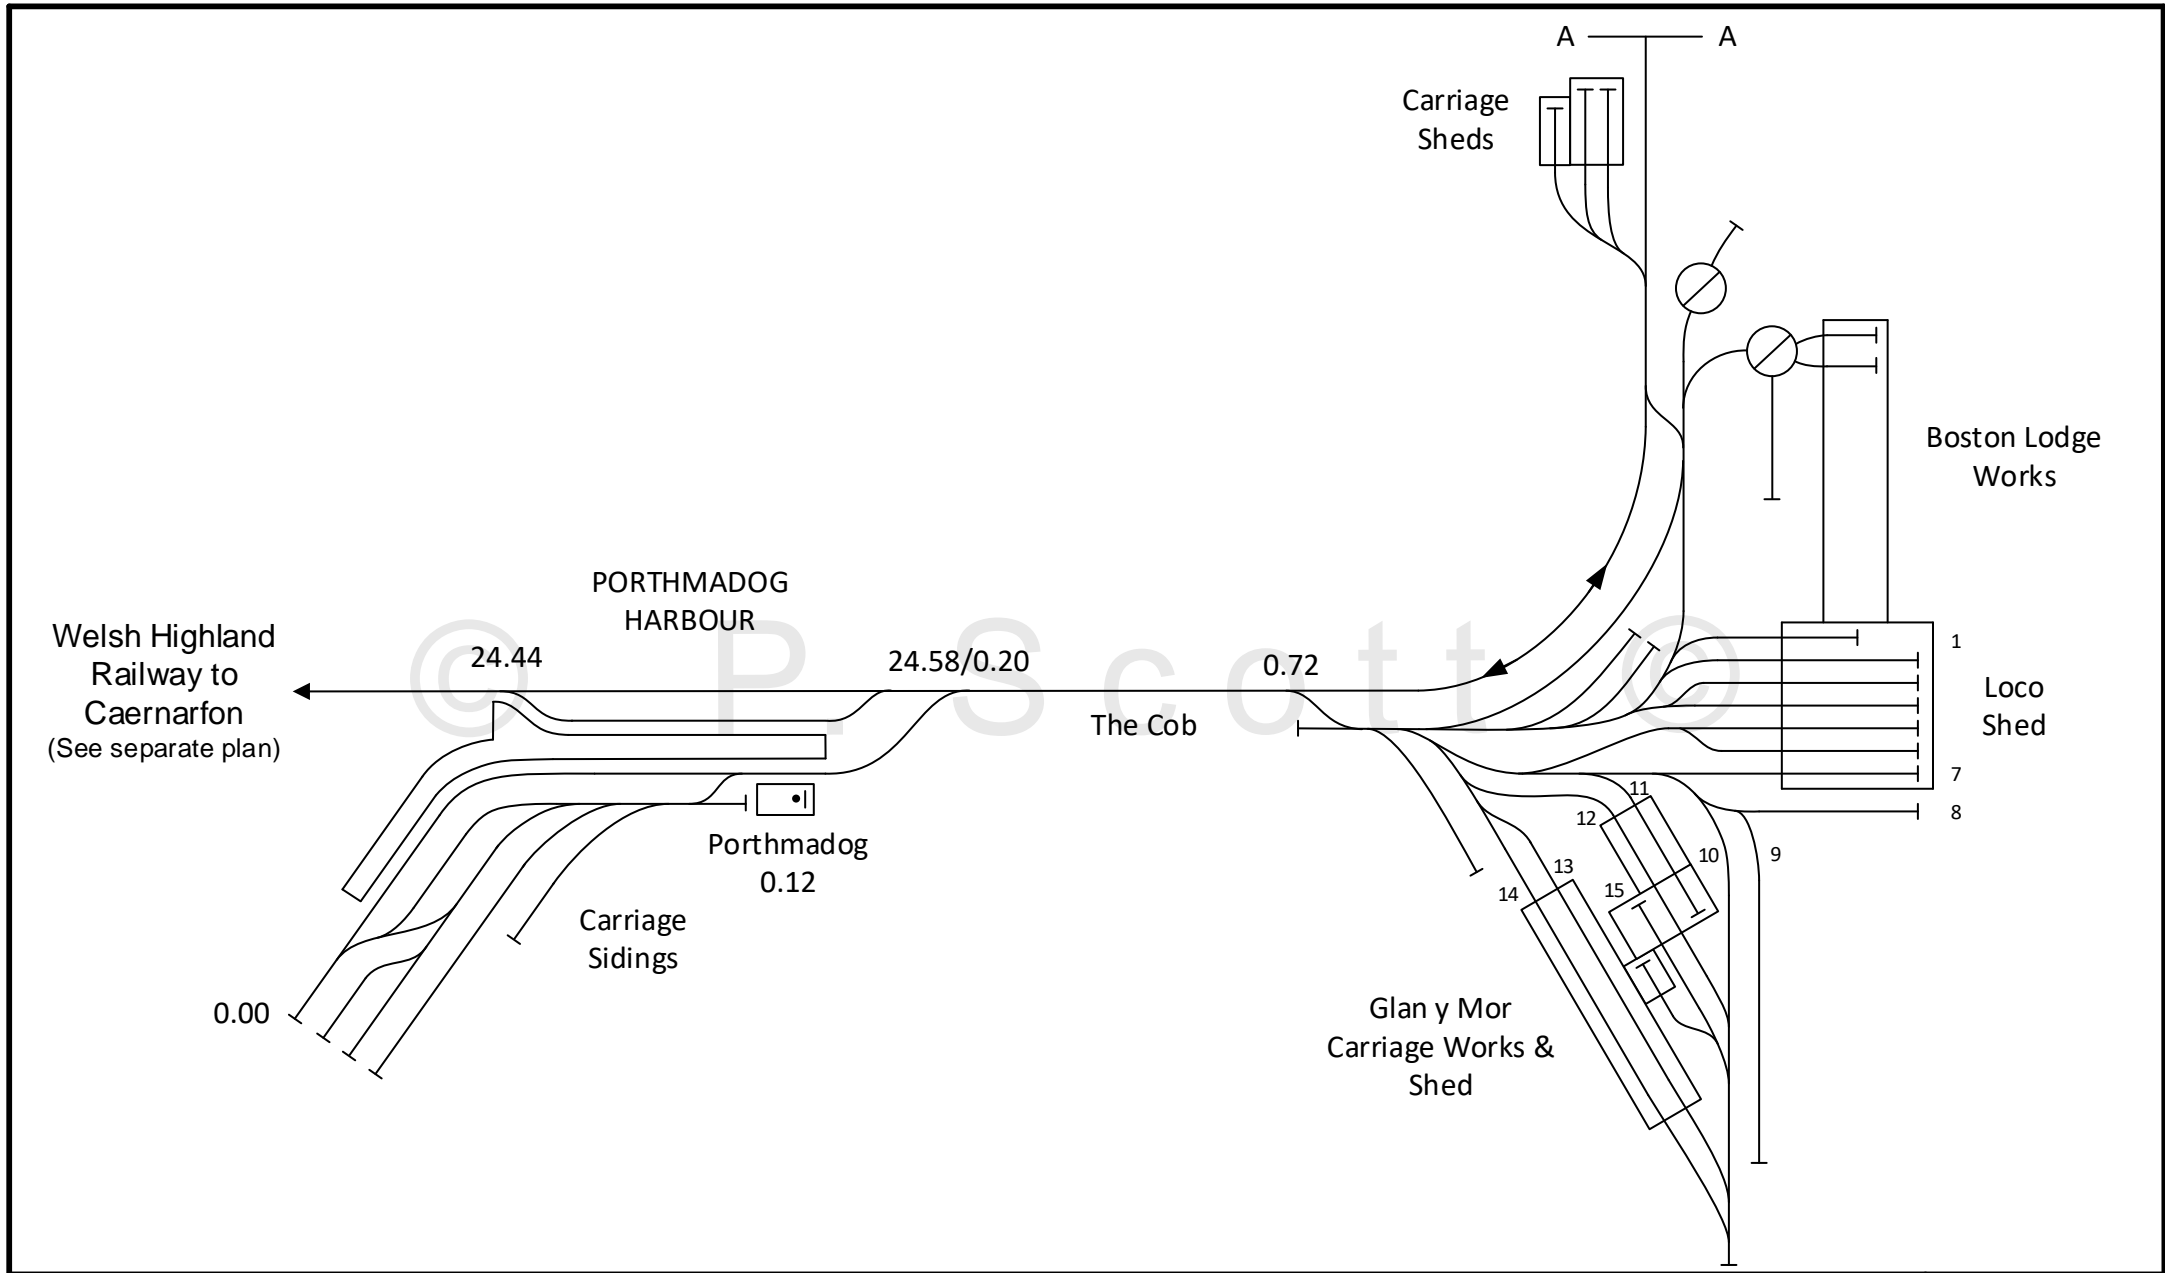

FFESTINIOG RAILWAY: Boston Lodge - Blaenau Ffestiniog

© P. Scott

06-09-14

1' 11½"

FFESTINIOG RAILWAY: Porthmadog & Boston Lodge

© P. Scott

06-09-14

1' 11½"