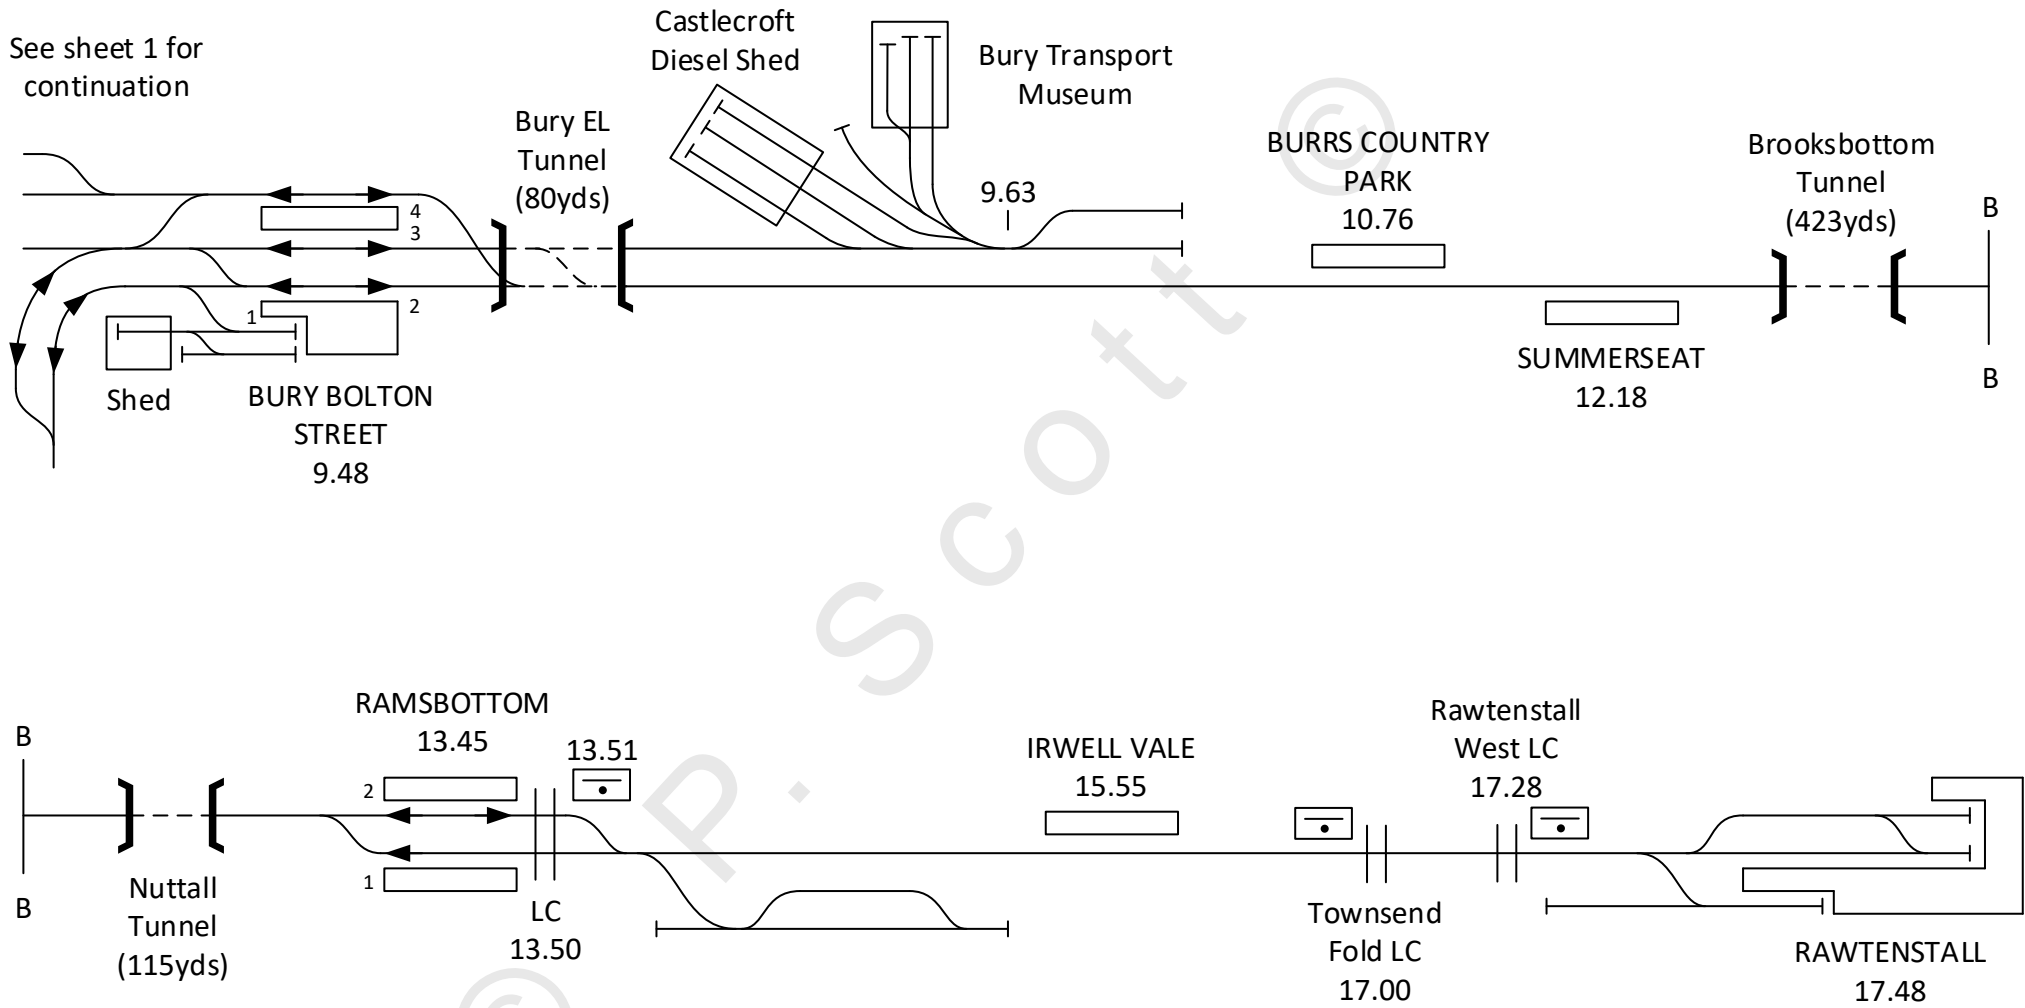

EAST LANCASHIRE RAILWAY: Bury area & Heywood

08-07-17

© P. Scott

4' 8½"

See sheet 1 for continuation

EAST LANCASHIRE RAILWAY: Bury- Rawtenstall

© P. Scott

08-07-17

4' 8½"