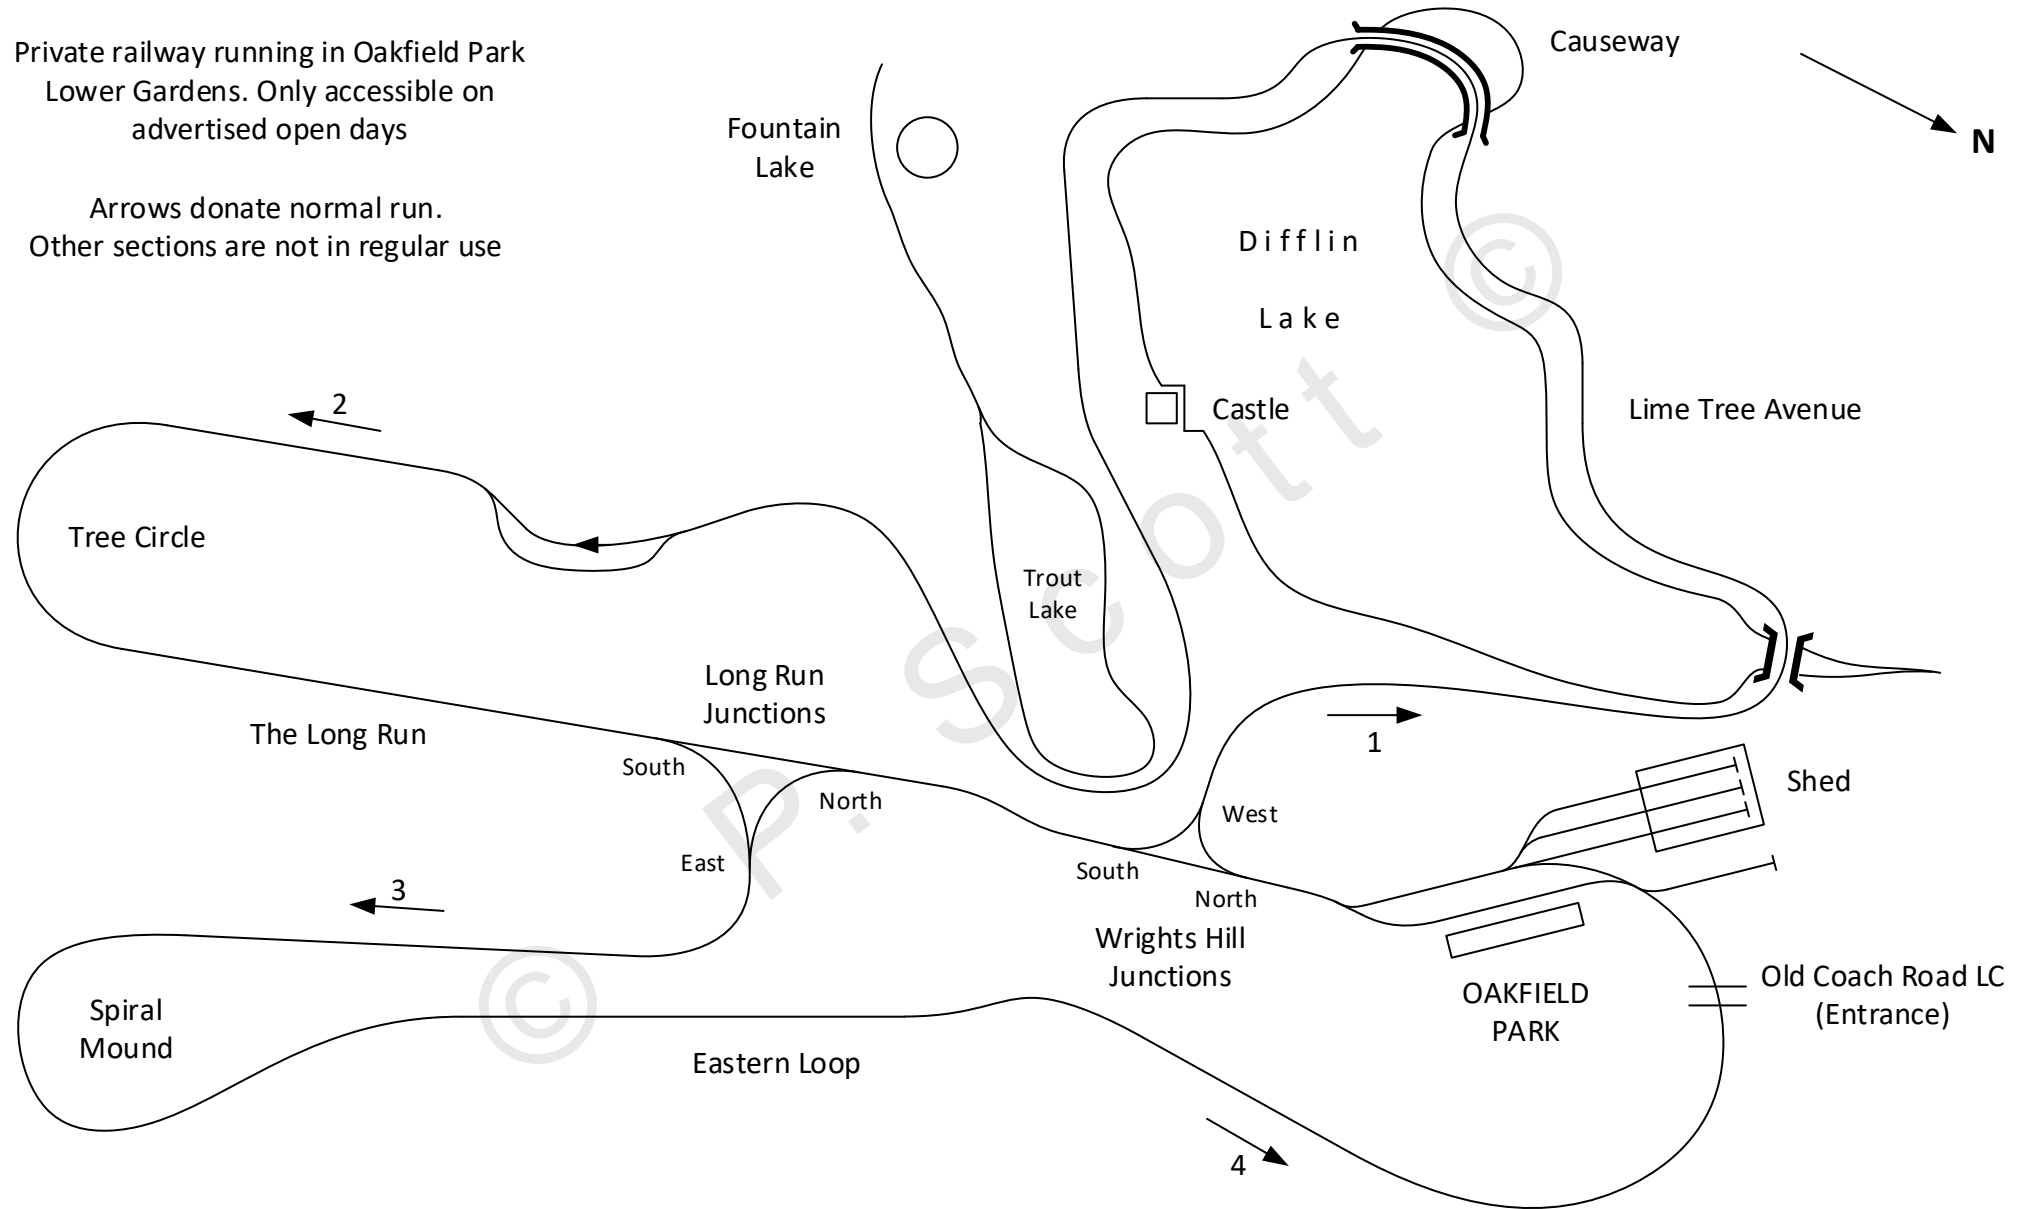

Private railway running in Oakfield Park
Lower Gardens. Only accessible on
advertised open days

Arrows donate normal run.
Other sections are not in regular use

DIFFLIN LAKE RAILWAY, RAPHOE

13-06-16

© P. Scott

15"