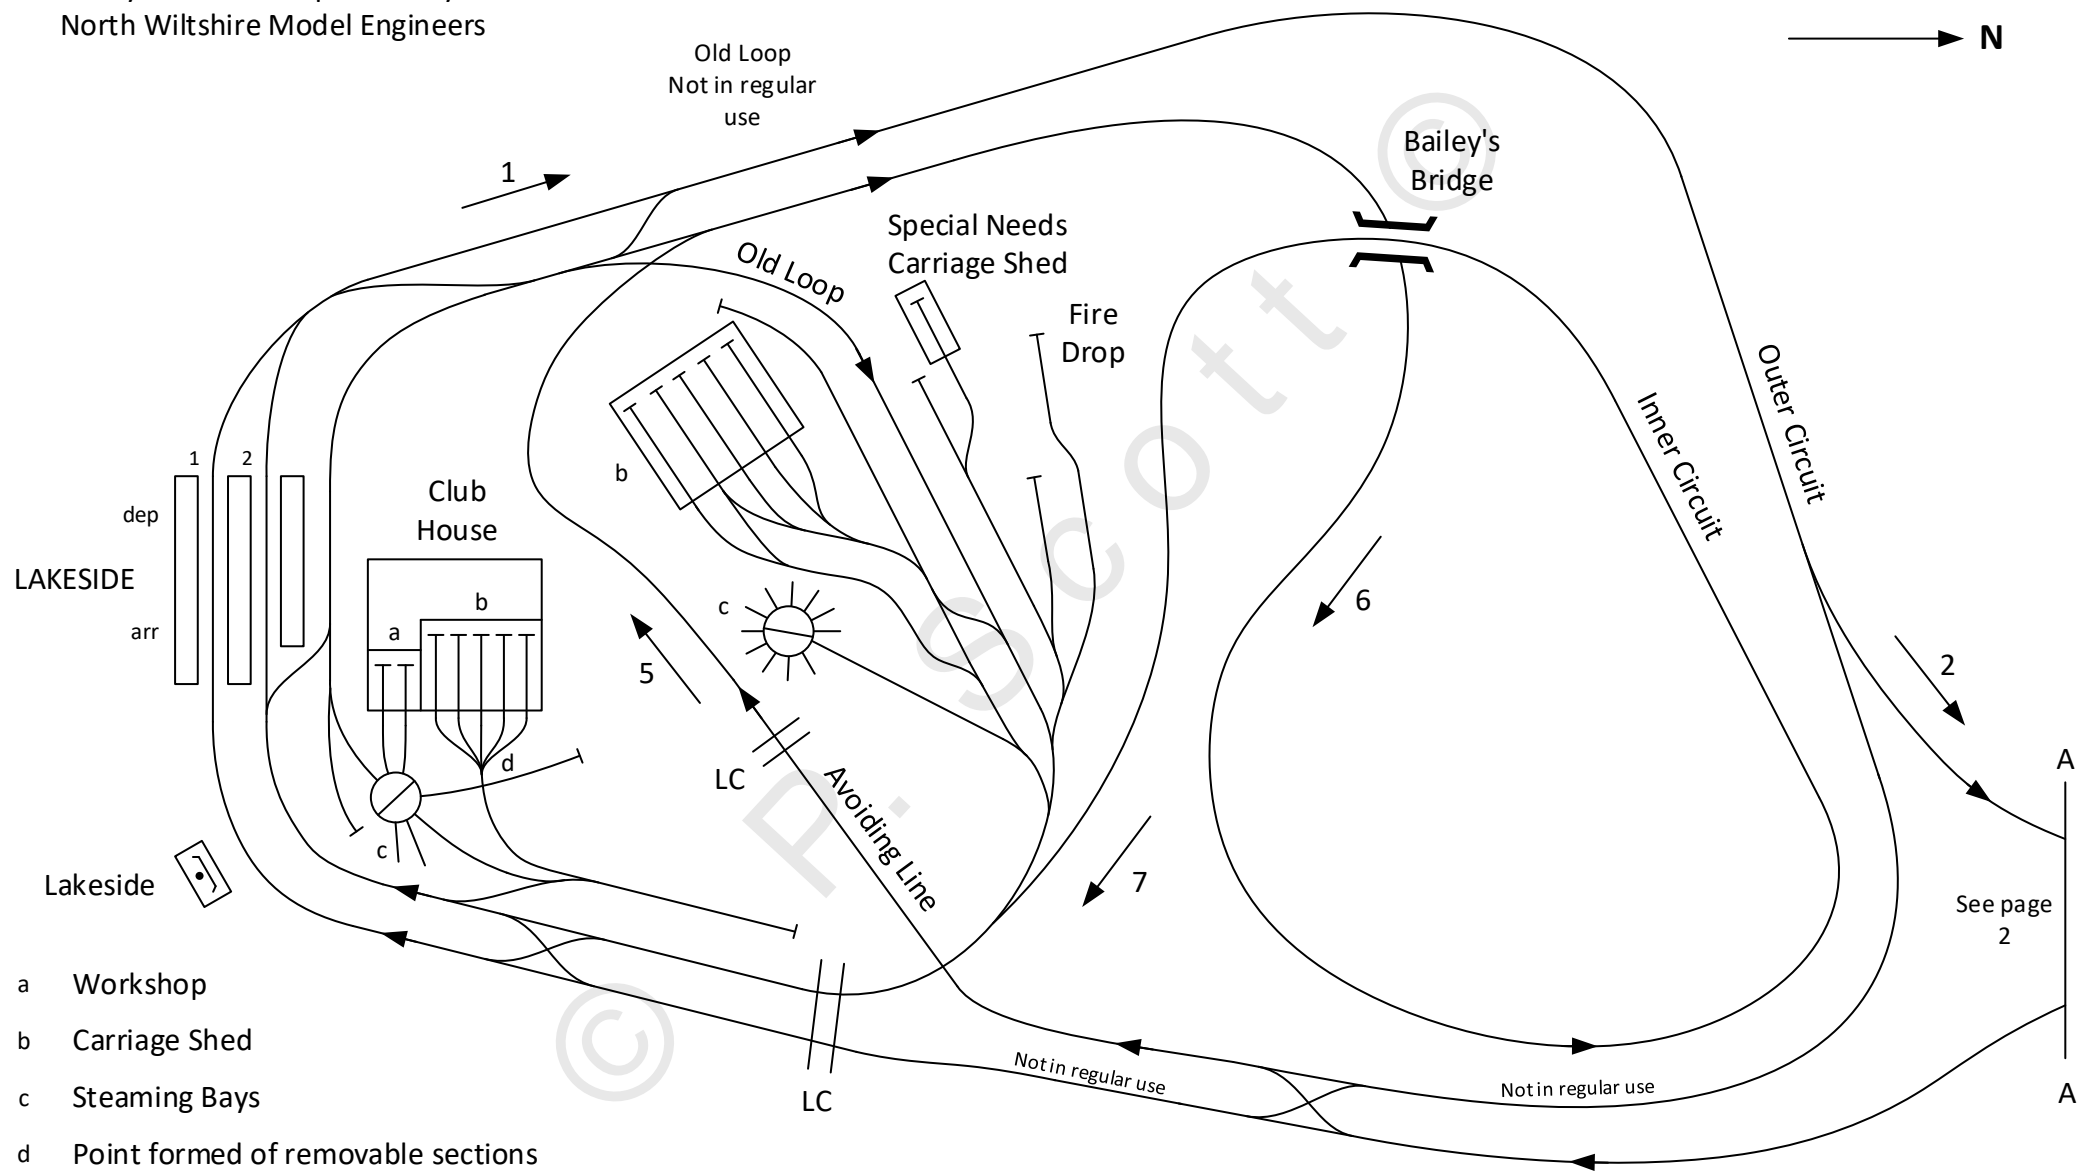

Railway owned and operated by the
North Wiltshire Model Engineers

COATE WATER MINIATURE RAILWAY: Original Layout

© P. Scott

31-03-19

5"/7¼"

COATE WATER MINIATURE RAILWAY: 2016 extension

© P. Scott

31-03-19

5"/7¼"