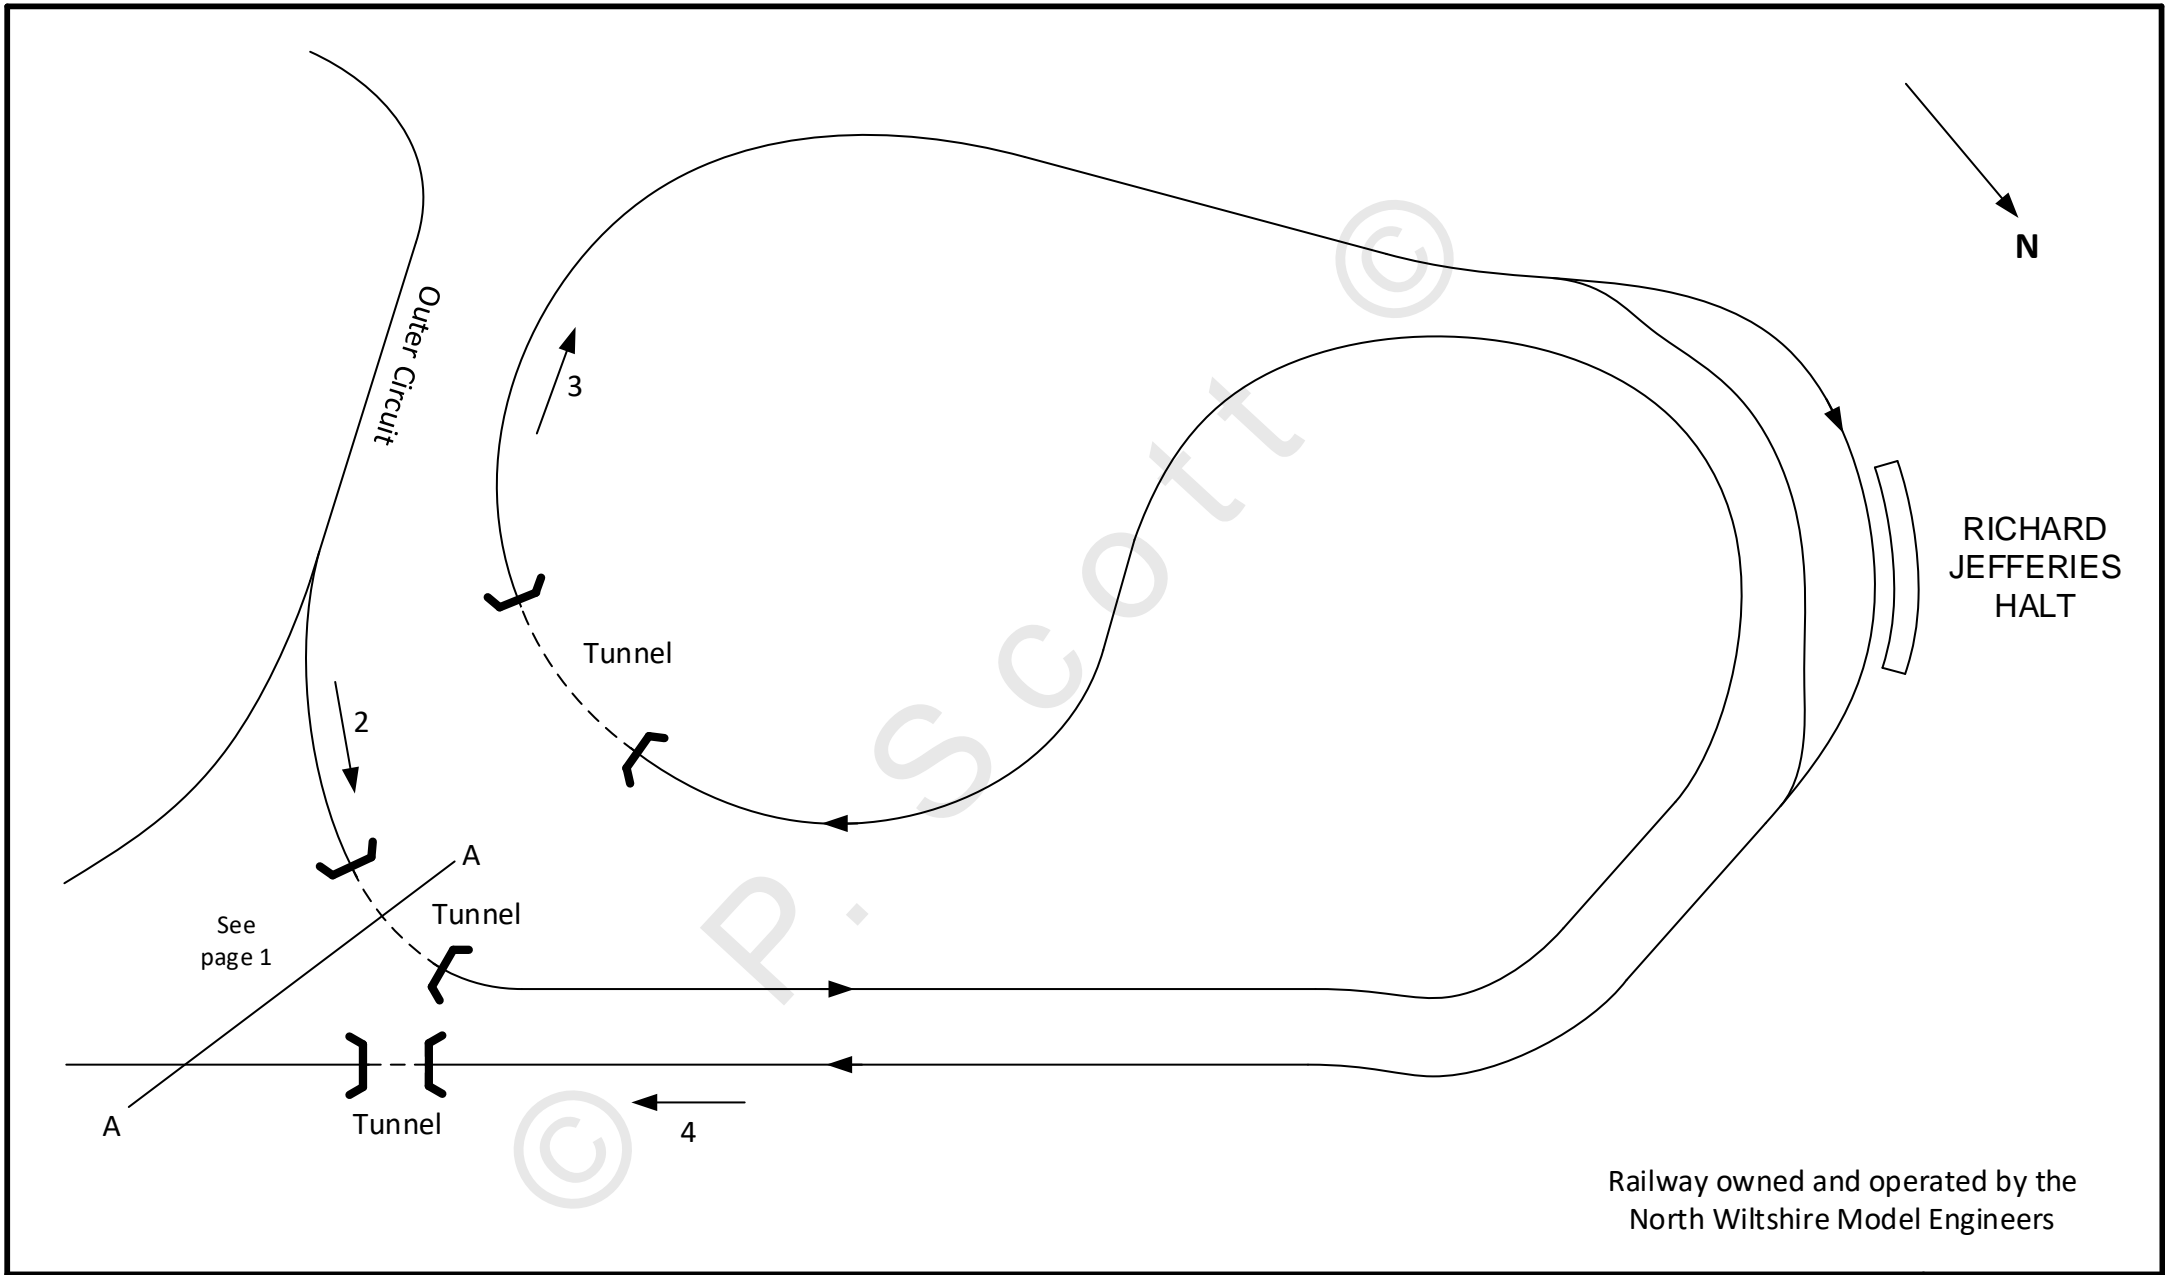

Railway owned and operated by the
North Wiltshire Model Engineers

COATE WATER MINIATURE RAILWAY: Original Layout

© P. Scott

31-03-19

5"/7¼"

COATE WATER MINIATURE RAILWAY: 2016 extension

© P. Scott

31-03-19

5"/7¼"