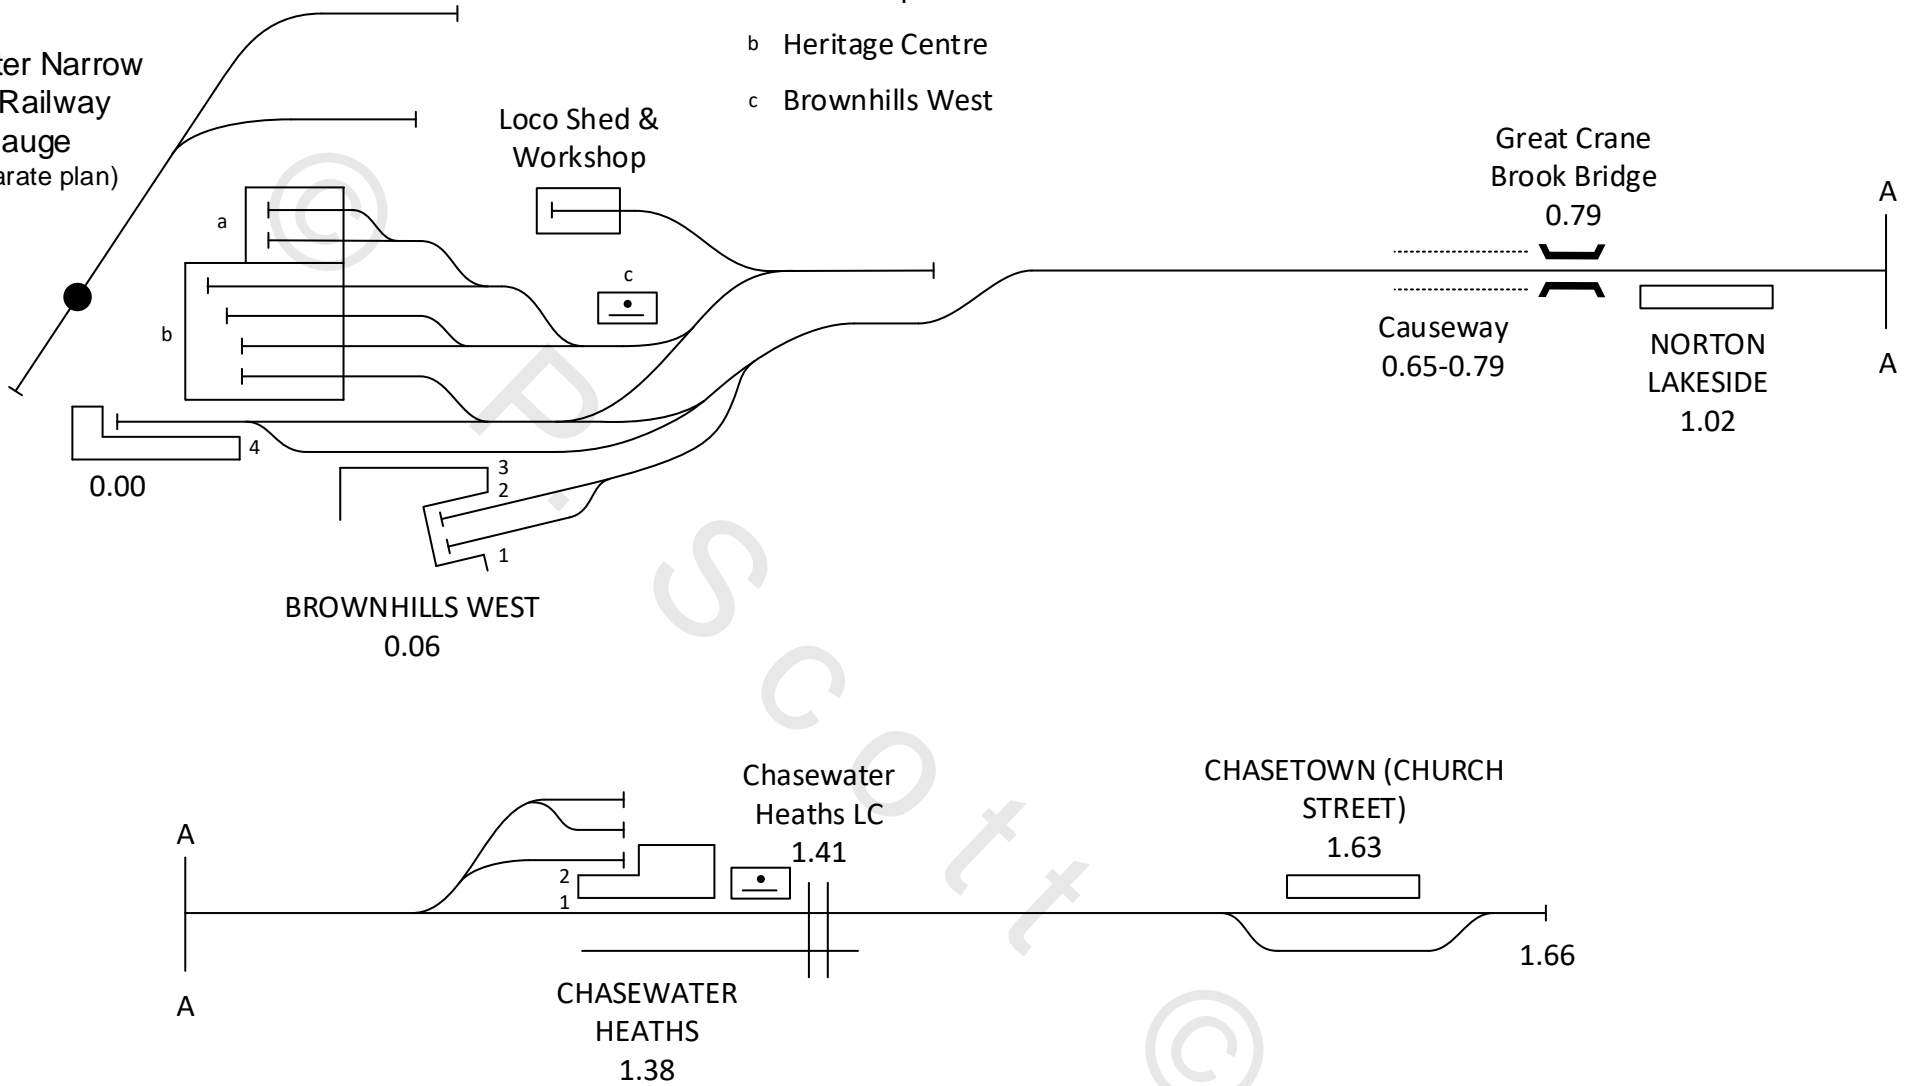

Chasewater Narrow
Gauge Railway
2ft Gauge
(See separate plan)

- a Workshop
- b Heritage Centre
- c Brownhills West

CHASEWATER RAILWAY, BROWNHILLS

© P. Scott

18-03-17

4' 8½"