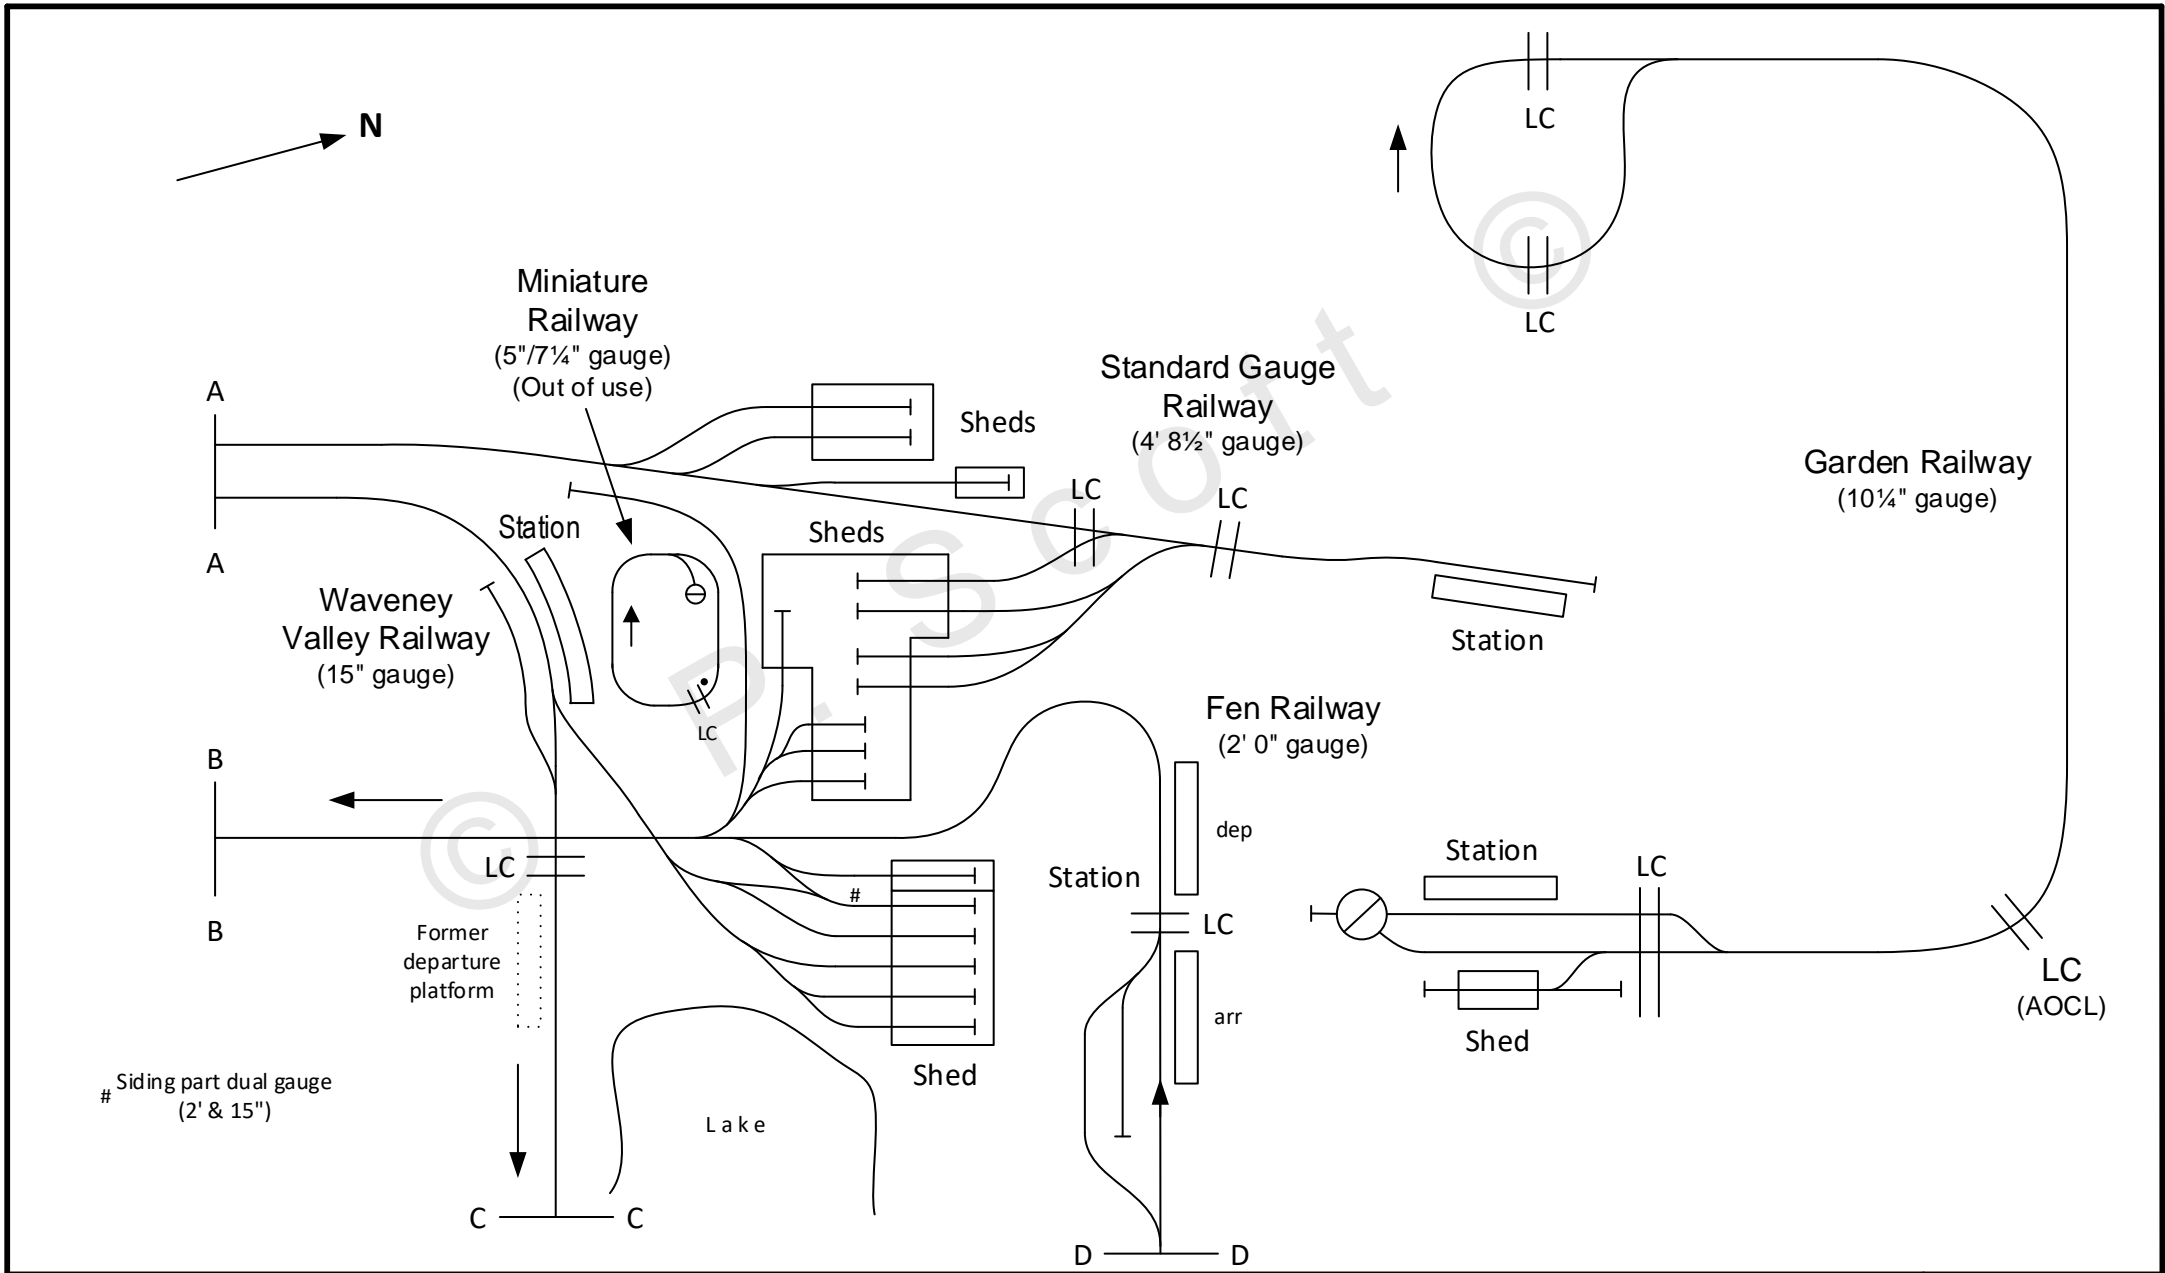

BRESSINGHAM STEAM MUSEUM: Nursery & Waveney Lines

12-08-17

© P. Scott

4' 8½", 2' 0", 15",
10¼" & 7¼"

BRESSINGHAM STEAM MUSEUM: Stations & Sheds

12-06-22

© P. Scott

4' 8 1/2", 2' 0", 15",
10 1/4" & 7 1/4"